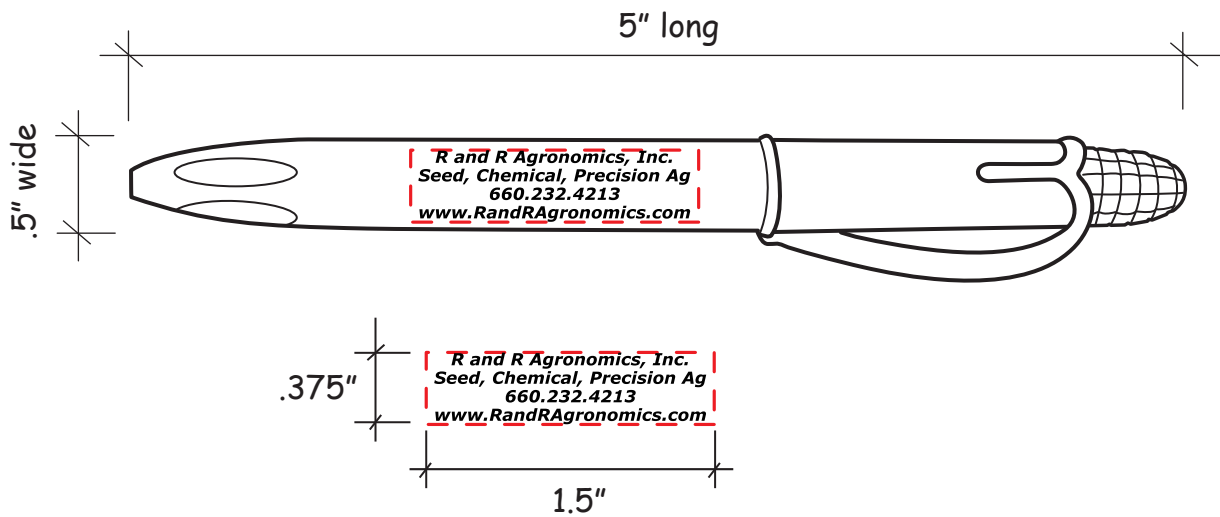

Customer Service E-mail: service@garrettspecialties.com

Order#: 122109

Product: Bio-Degradable Corn Pen

Item #: 1364-308124

Imprint Method: Screen Print on the Barrel - Yellow 123

*****IMPORTANT INFORMATION*** (PLEASE READ)**