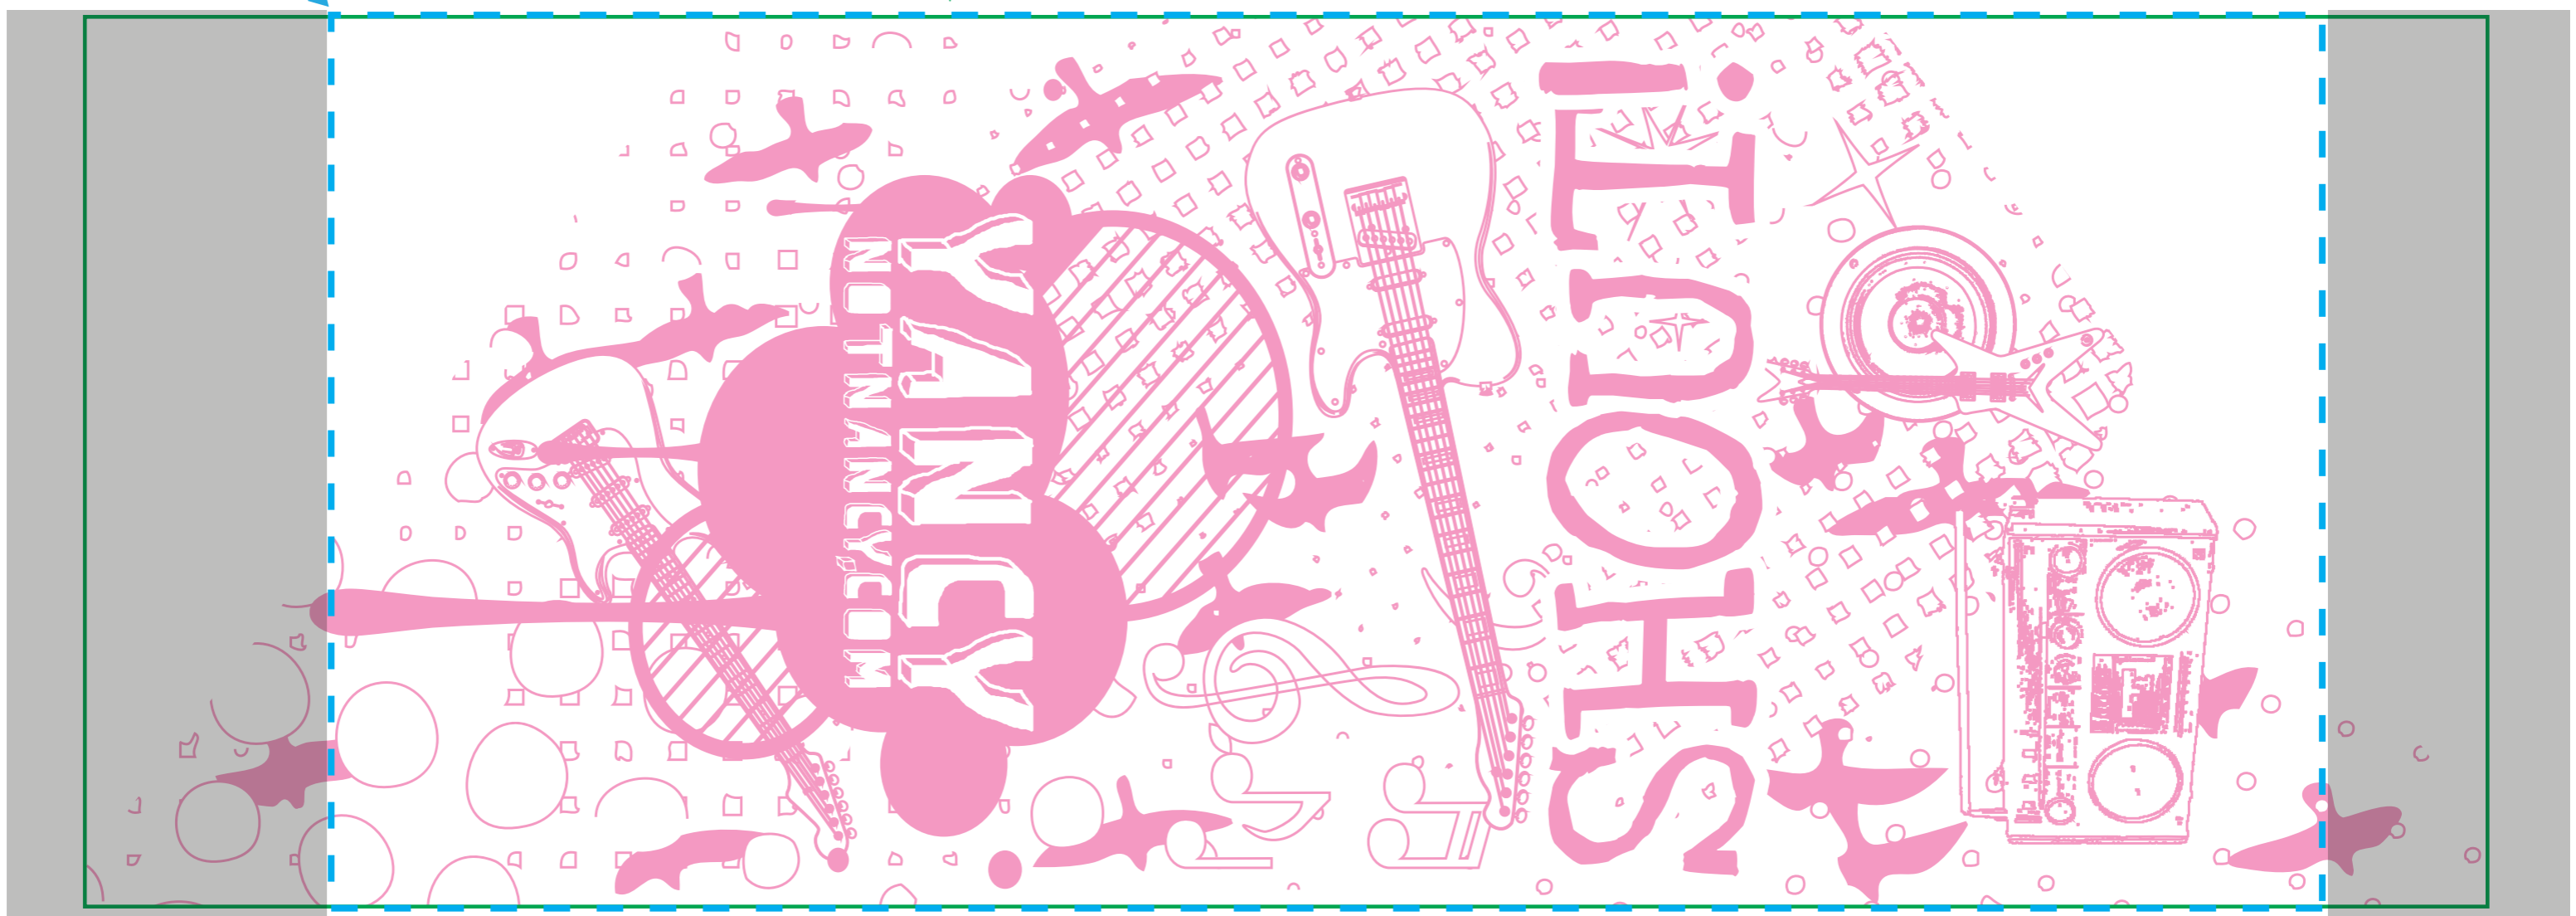

**Order#:** 122086  
**Product:** Glow in the Dark Megaphone  
**Item #:** 1116-103220  
**Imprint Method:** Screen Print on the Wrap

Template Shown at 66%  
Border Does Not Print  
Actual Imprint Area:  
5.5" H x 12.5" W - irregular  
Cap Imprint Area: 1 1/4" diameter

NOTE: Artwork was sized to fit our imprint area. Industry standard allows 1/16" movement in any direction

ART NOTES:

\* SMALL DETAILS IN ART WILL FILL IN

NOTE: SUPPLIER FIXED MEASUREMENT TO 5.5"

**REVISED**

IMPRINT AREA  
5.5"H X 12.5"W

ARTWORK SIZE  
5.5"H X 15.5"W

**PMS 802**

Due to inherent technical differences in color monitors, the imprint colors and product colors depicted in the attached proof will not resemble those in the final product.

ANY ARTWORK EXCEEDING IMPRINT AREA WILL BE CUT OFF.

IMPRINT AREA  
5.5"H X 12.5"W

ARTWORK SIZE  
5.5"H X 15.5"W

**PMS 806**

Due to inherent technical differences in color monitors, the imprint colors and product colors depicted in the attached proof will not resemble those in the final product.