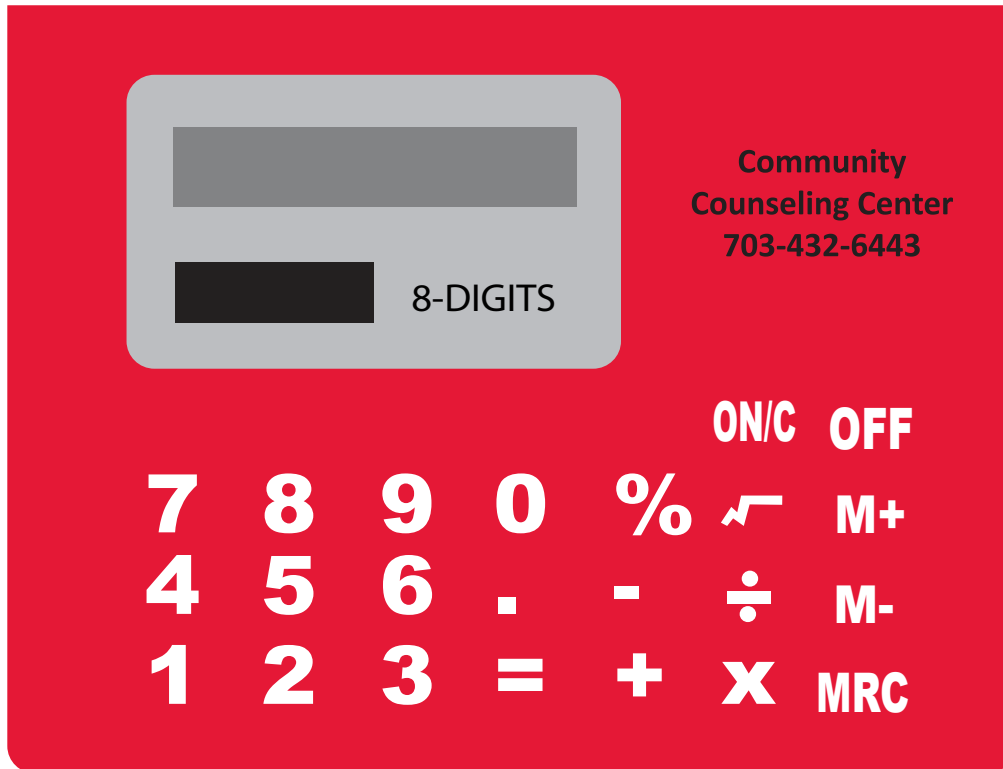

Order#: 122082

Product: Calculator Sticky Caddy - Red

Item #: 1097-300631

Imprint Method: Pad Print on the Right of Display - Black

"for measurement only - logo will be imprinted center position on item (see template layout)"