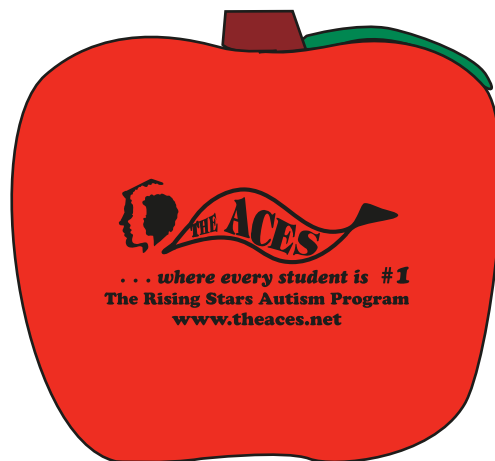

Customer Service E-mail: service@garrettspecialties.com

Order#: 122071

Product: Red Apple Stress Ball

Item #: 1206-104923

Imprint Method: Pad Print on the Front of Apple - Black

actual size

*****IMPORTANT INFORMATION*** (PLEASE READ)**