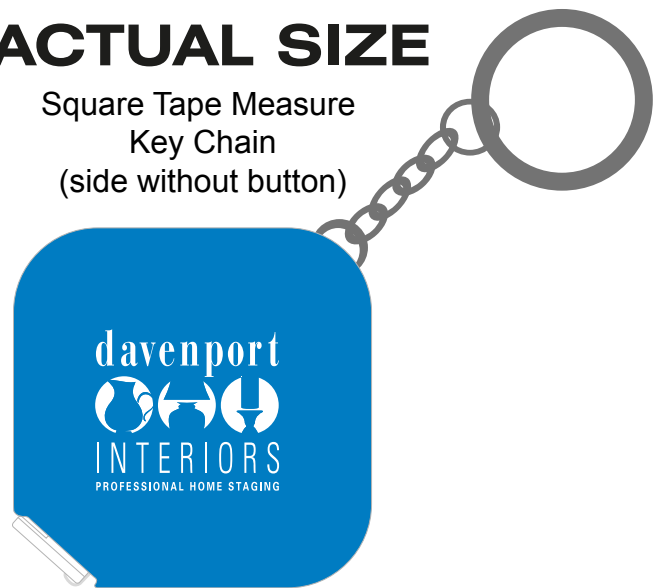

Order#: 121979

Product: Square Tape Measure Key Chain - Blue

Item #: 1008-306307

Imprint Method: Screen Print on the One Side - White

Actual Size of Imprint
Dotted Lines Do Not Print

1.25" x 1.25"

200%

ACTUAL SIZE

Square Tape Measure
Key Chain
(side without button)

*****IMPORTANT INFORMATION*** (PLEASE READ)**

Please proof carefully for spelling errors, omissions, and layout accuracy. It is your responsibility to correct any errors. Garrett Specialties assumes no responsibility for errors after a proof has been authorized to print. Please note changes or revisions to your proof from your original instructions may cause revision in your ship date. Delays in paper proof approval also may require a change in your schedule ship dates. Occasionally, some fax machines may distort the image. Please pay close attention to numbers.