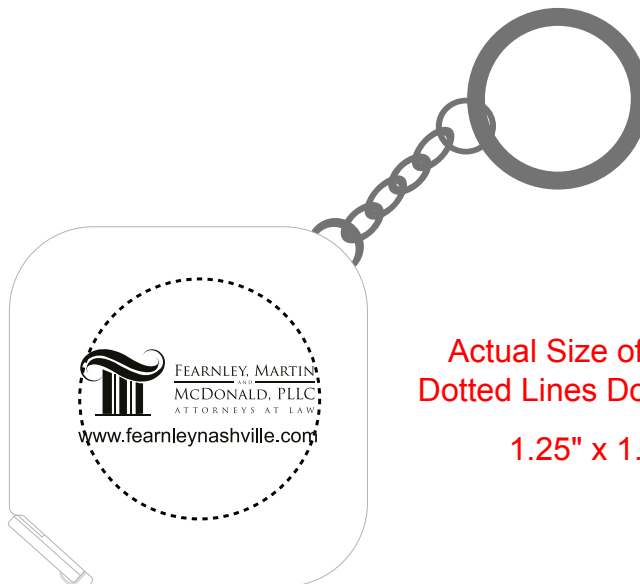

REVISED

Order#: 121884

Product: Square Tape Measure Key Chain - White

Item #: 1008-306307

Imprint Method: Screen Print on the One Side - Black

NOTE:
Small text will not be legible.

Enlarged for Clarity

Actual Size of Imprint
Dotted Lines Do Not Print
1.25" x 1.25"