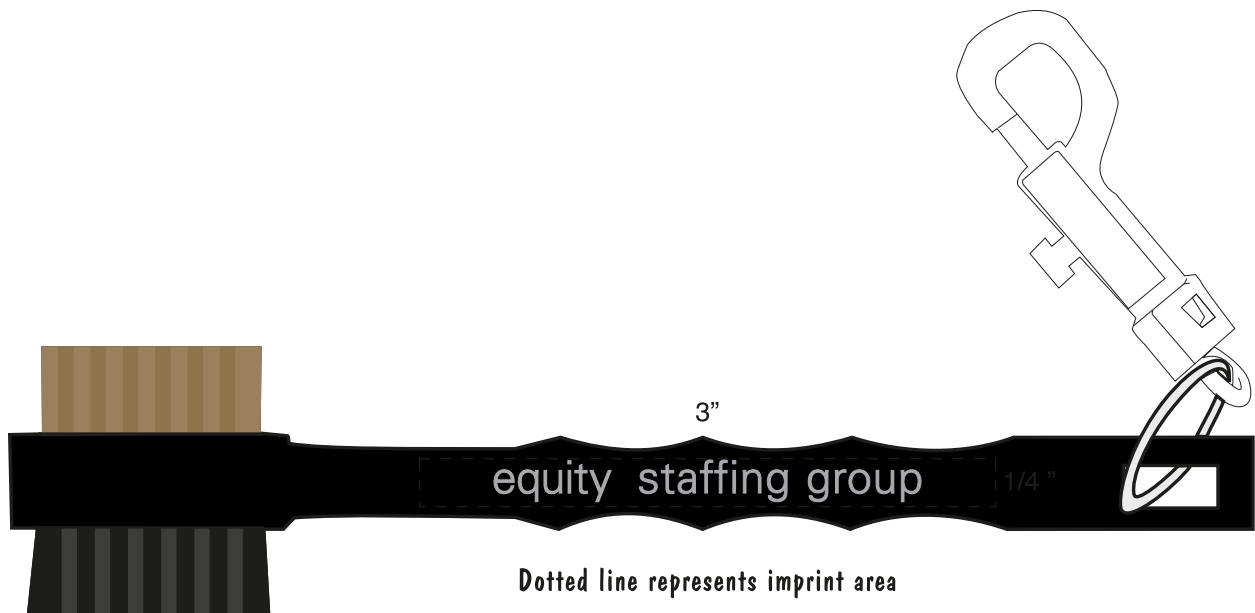

Order#: 121864

Product: Golf Brush II - Black

Item #: 1215-102634

Imprint Method: Screen Print on the Handle - Metallic Silver 877

*****IMPORTANT INFORMATION*** (PLEASE READ)**

Please proof carefully for spelling errors, omissions, and layout accuracy. It is your responsibility to correct any errors. Garrett Specialties assumes no responsibility for errors after a proof has been authorized to print. Please note changes or revisions to your proof from your original instructions may cause revision in your ship date. Delays in paper proof approval also may require a change in your schedule ship dates. Occasionally, some fax machines may distort the image. Please pay close attention to numbers.