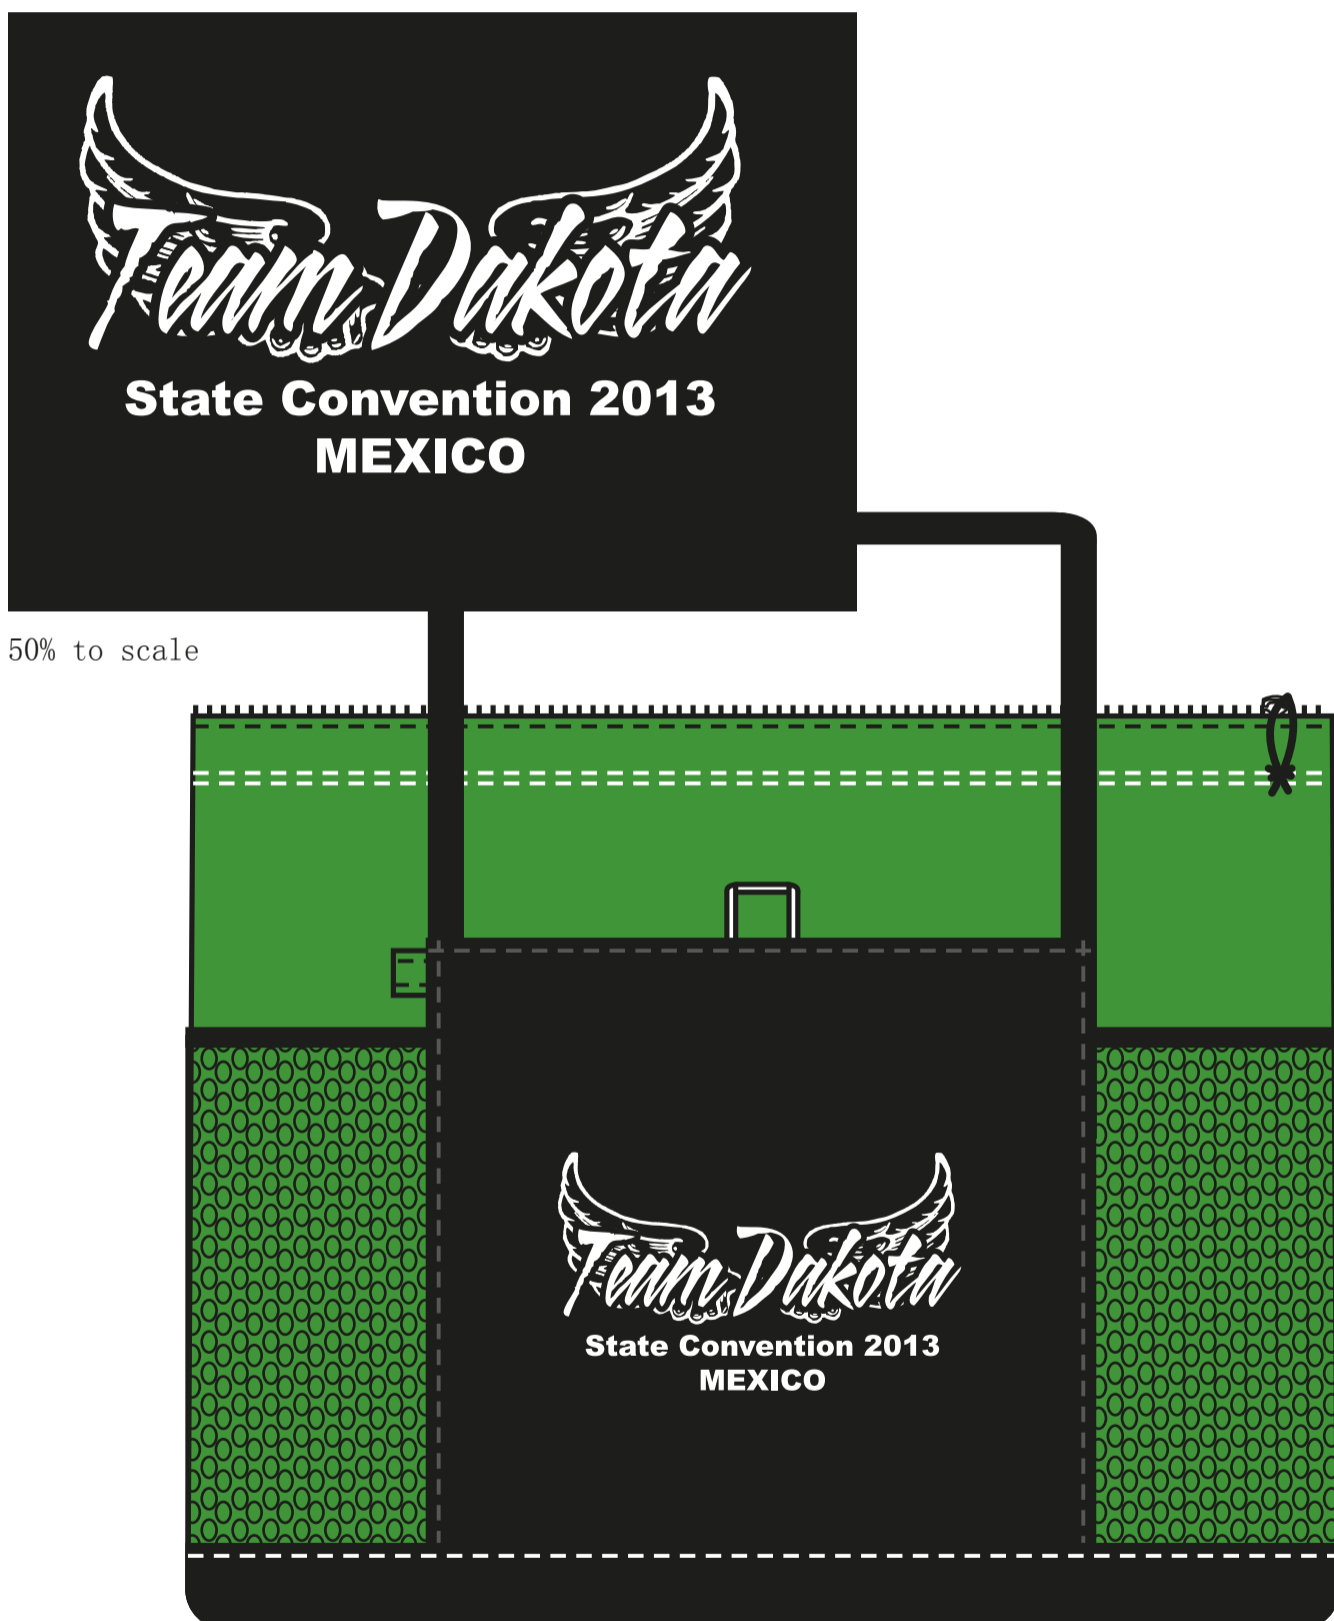

Order#: 121855
Product: Select Zippered Tote - Lime
Item #: 1061-304269
Imprint Method: Screen Print on the Front - White

PLEASE INDICATE OPTION 1 OR 2
 IN COMMENT BOX AREA WHEN APPROVING.

OPTION 1

50% to scale