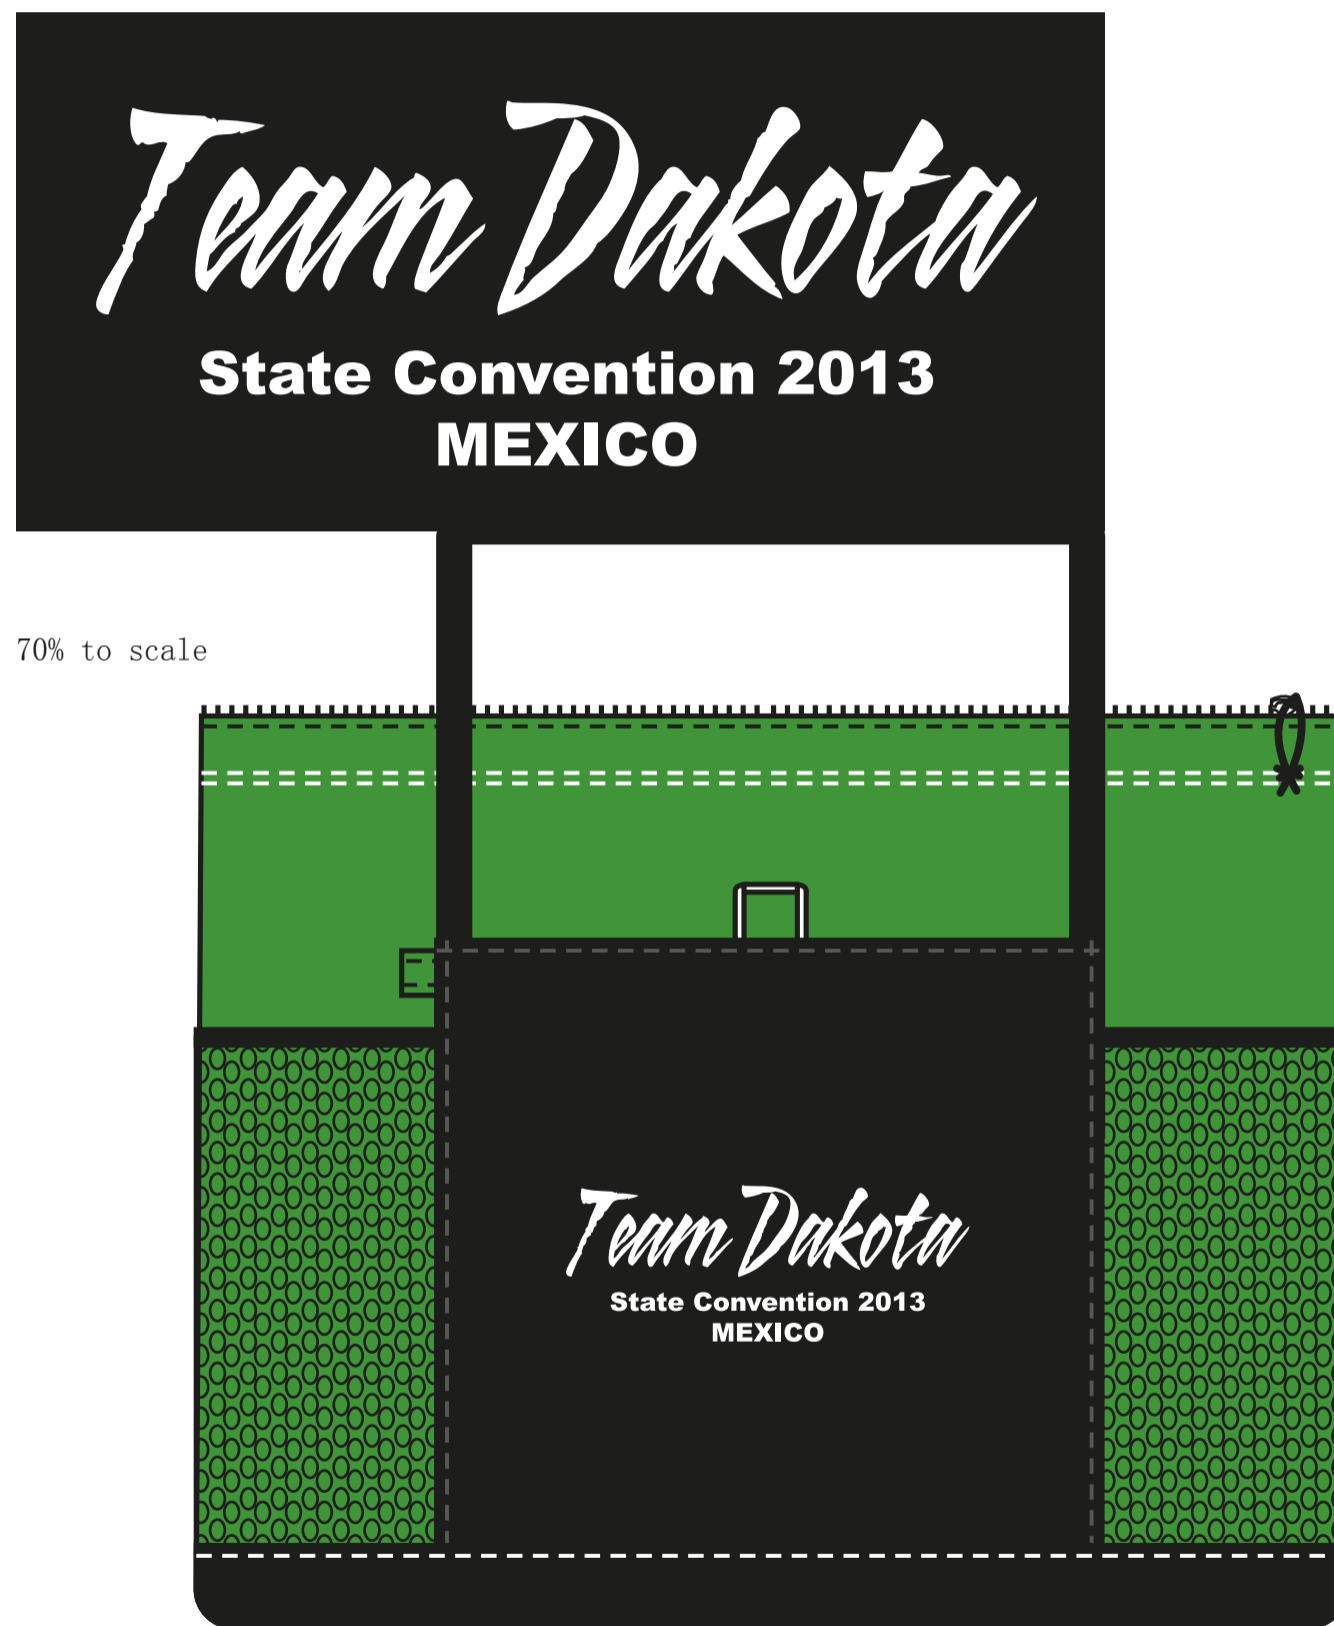

OPTION 2

70% to scale

30% to scale

IMPORTANT INFORMATION (PLEASE READ)

Please proof carefully for spelling errors, omissions, and layout accuracy. It is your responsibility to correct any errors. Garrett Specialties assumes no responsibility for errors after a proof has been authorized to print. Please note changes or revisions to your proof from your original instructions may cause revision in your ship date. Delays in paper proof approval also may require a change in your schedule ship dates. Occasionally, some fax machines may distort the image. Please pay close attention to numbers.

It is imperative that you view your e-proof and submit your approval and/or changes promptly to maintain your anticipated delivery date. Please keep in mind that this virtual proof is not a printed sample of your artwork on our product. The size and placement of the artwork may vary from this proof when actually printed on the product. Carefully review the attached proof for verification of copy & layout.

Due to inherent technical differences in color monitors, the imprint colors and product colors depicted in the attached proof will not resemble those in the final product. We make every effort to match requested custom colors, but cannot guarantee a 100% exact match. Imprints are applied using pad or screen inks. These inks are hand mixed as close as possible to the requested color but may vary 2 to 4 shades. For this reason an exact PMS match cannot be guaranteed. Your order is ON HOLD until we receive an approval from you in reference to your artwork.