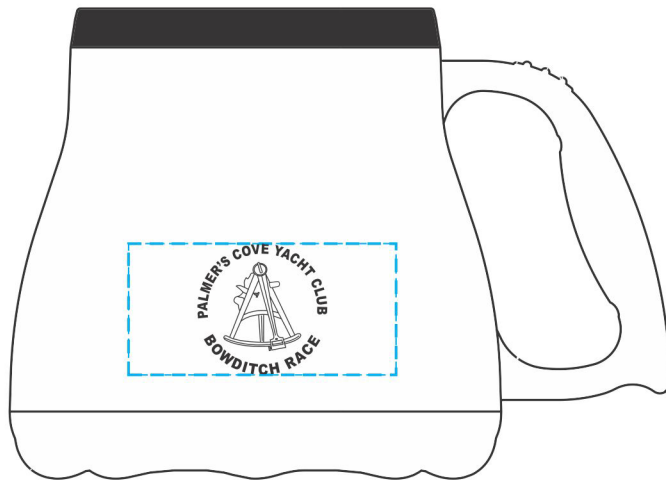

Customer Service E-mail: service@garrettspecialties.com

Order#: 121618

Product: Low Rider Mug - Metallic Blue

Item #: 1098-102492

Imprint Method: Screen Print on the Side One - White

Actual Size of Imprint
Dotted Lines Do Not Print
Imprint Area: 2.55"W x 1.25"H