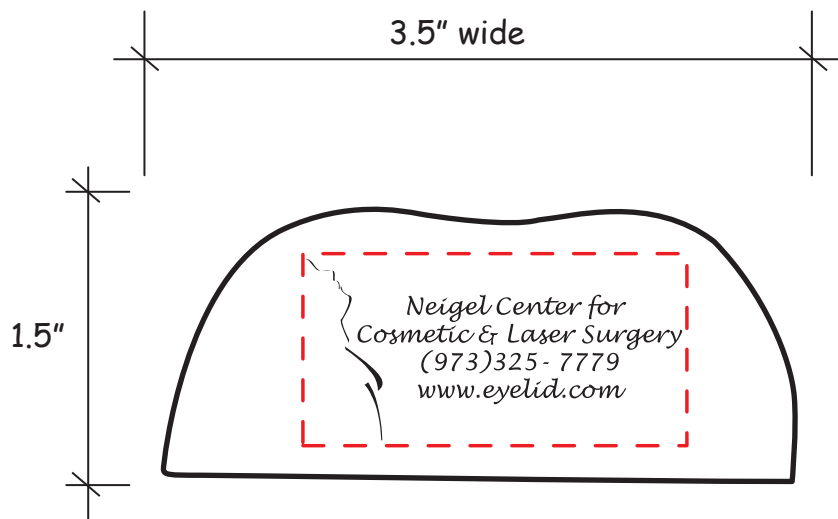

**Order#:** 121616

**Product:** Lips Stress Ball

**Item #:** 1364-308040

**Imprint Method:** Screen Print on the Back - Black

**\*\*\*IMPORTANT INFORMATION\*\*\* (PLEASE READ)**

Please proof carefully for spelling errors, omissions, and layout accuracy. It is your responsibility to correct any errors. Garrett Specialties assumes no responsibility for errors after a proof has been authorized to print. Please note changes or revisions to your proof from your original instructions may cause revision in your ship date. Delays in paper proof approval also may require a change in your schedule ship dates. Occasionally, some fax machines may distort the image. Please pay close attention to numbers.