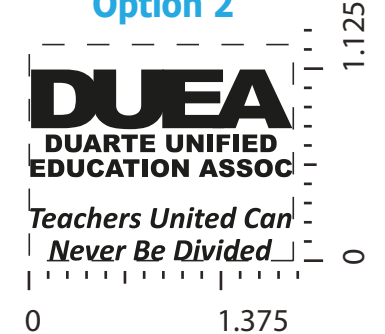

**Order#:** 121608  
**Product:** Calculator Sticky Caddy - Red  
**Item #:** 1097-300631  
**Imprint Method:** Pad Print on the Right of Display - White

**PLEASE INDICATE OPTION 1 OR 2  
IN COMMENT BOX AREA WHEN APPROVING.**

"for measurement only -  
logo will be imprinted center position on item  
(see template layout)"

**Option 1**

**Option 2**

**Option 1**

**Option 2**

**Artwork shown @ 100%**  
Dotted line is for FPO (FOR POSITION ONLY)  
to show imprint area