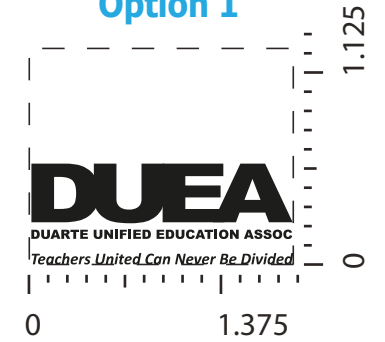

**Order#:** 121608  
**Product:** Calculator Sticky Caddy - Red  
**Item #:** 1097-300631  
**Imprint Method:** Pad Print on the Right of Display - White

**PLEASE INDICATE OPTION 1 OR 2  
IN COMMENT BOX AREA WHEN APPROVING.**

"for measurement only -  
logo will be imprinted center position on item  
(see template layout)"

**Option 1**

**Option 2**

**Option 1**

**Option 2**

**Artwork shown @ 100%**  
Dotted line is for FPO (FOR POSITION ONLY)  
to show imprint area