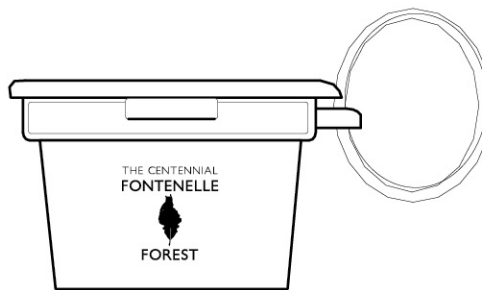

Customer Service E-mail: service@garrettspecialties.com

Order#: 121594

Product: Mini Recycling Box Key Ring - Green

Item #: 1078-104517

Imprint Method: Pad Print on the Front - White

Actual Size of Imprint
Dotted Lines Do Not Print