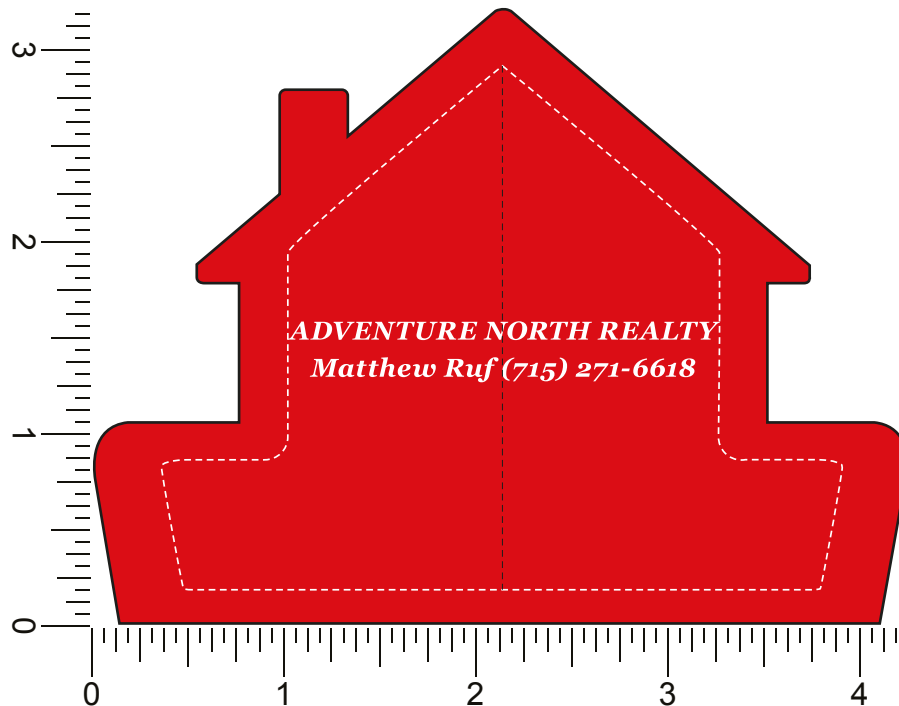

Template Shown at 100%

Border Does Not Print

Product Size: 3 1/4" H x 4 1/4" W

Base Imprint Area: 5/8" H x 3 1/2" W

House Imprint Area: 2" H x 2 1/4" W

NOTE: Artwork was sized to fit our imprint area. Industry standard allows 1/16" movement in any direction