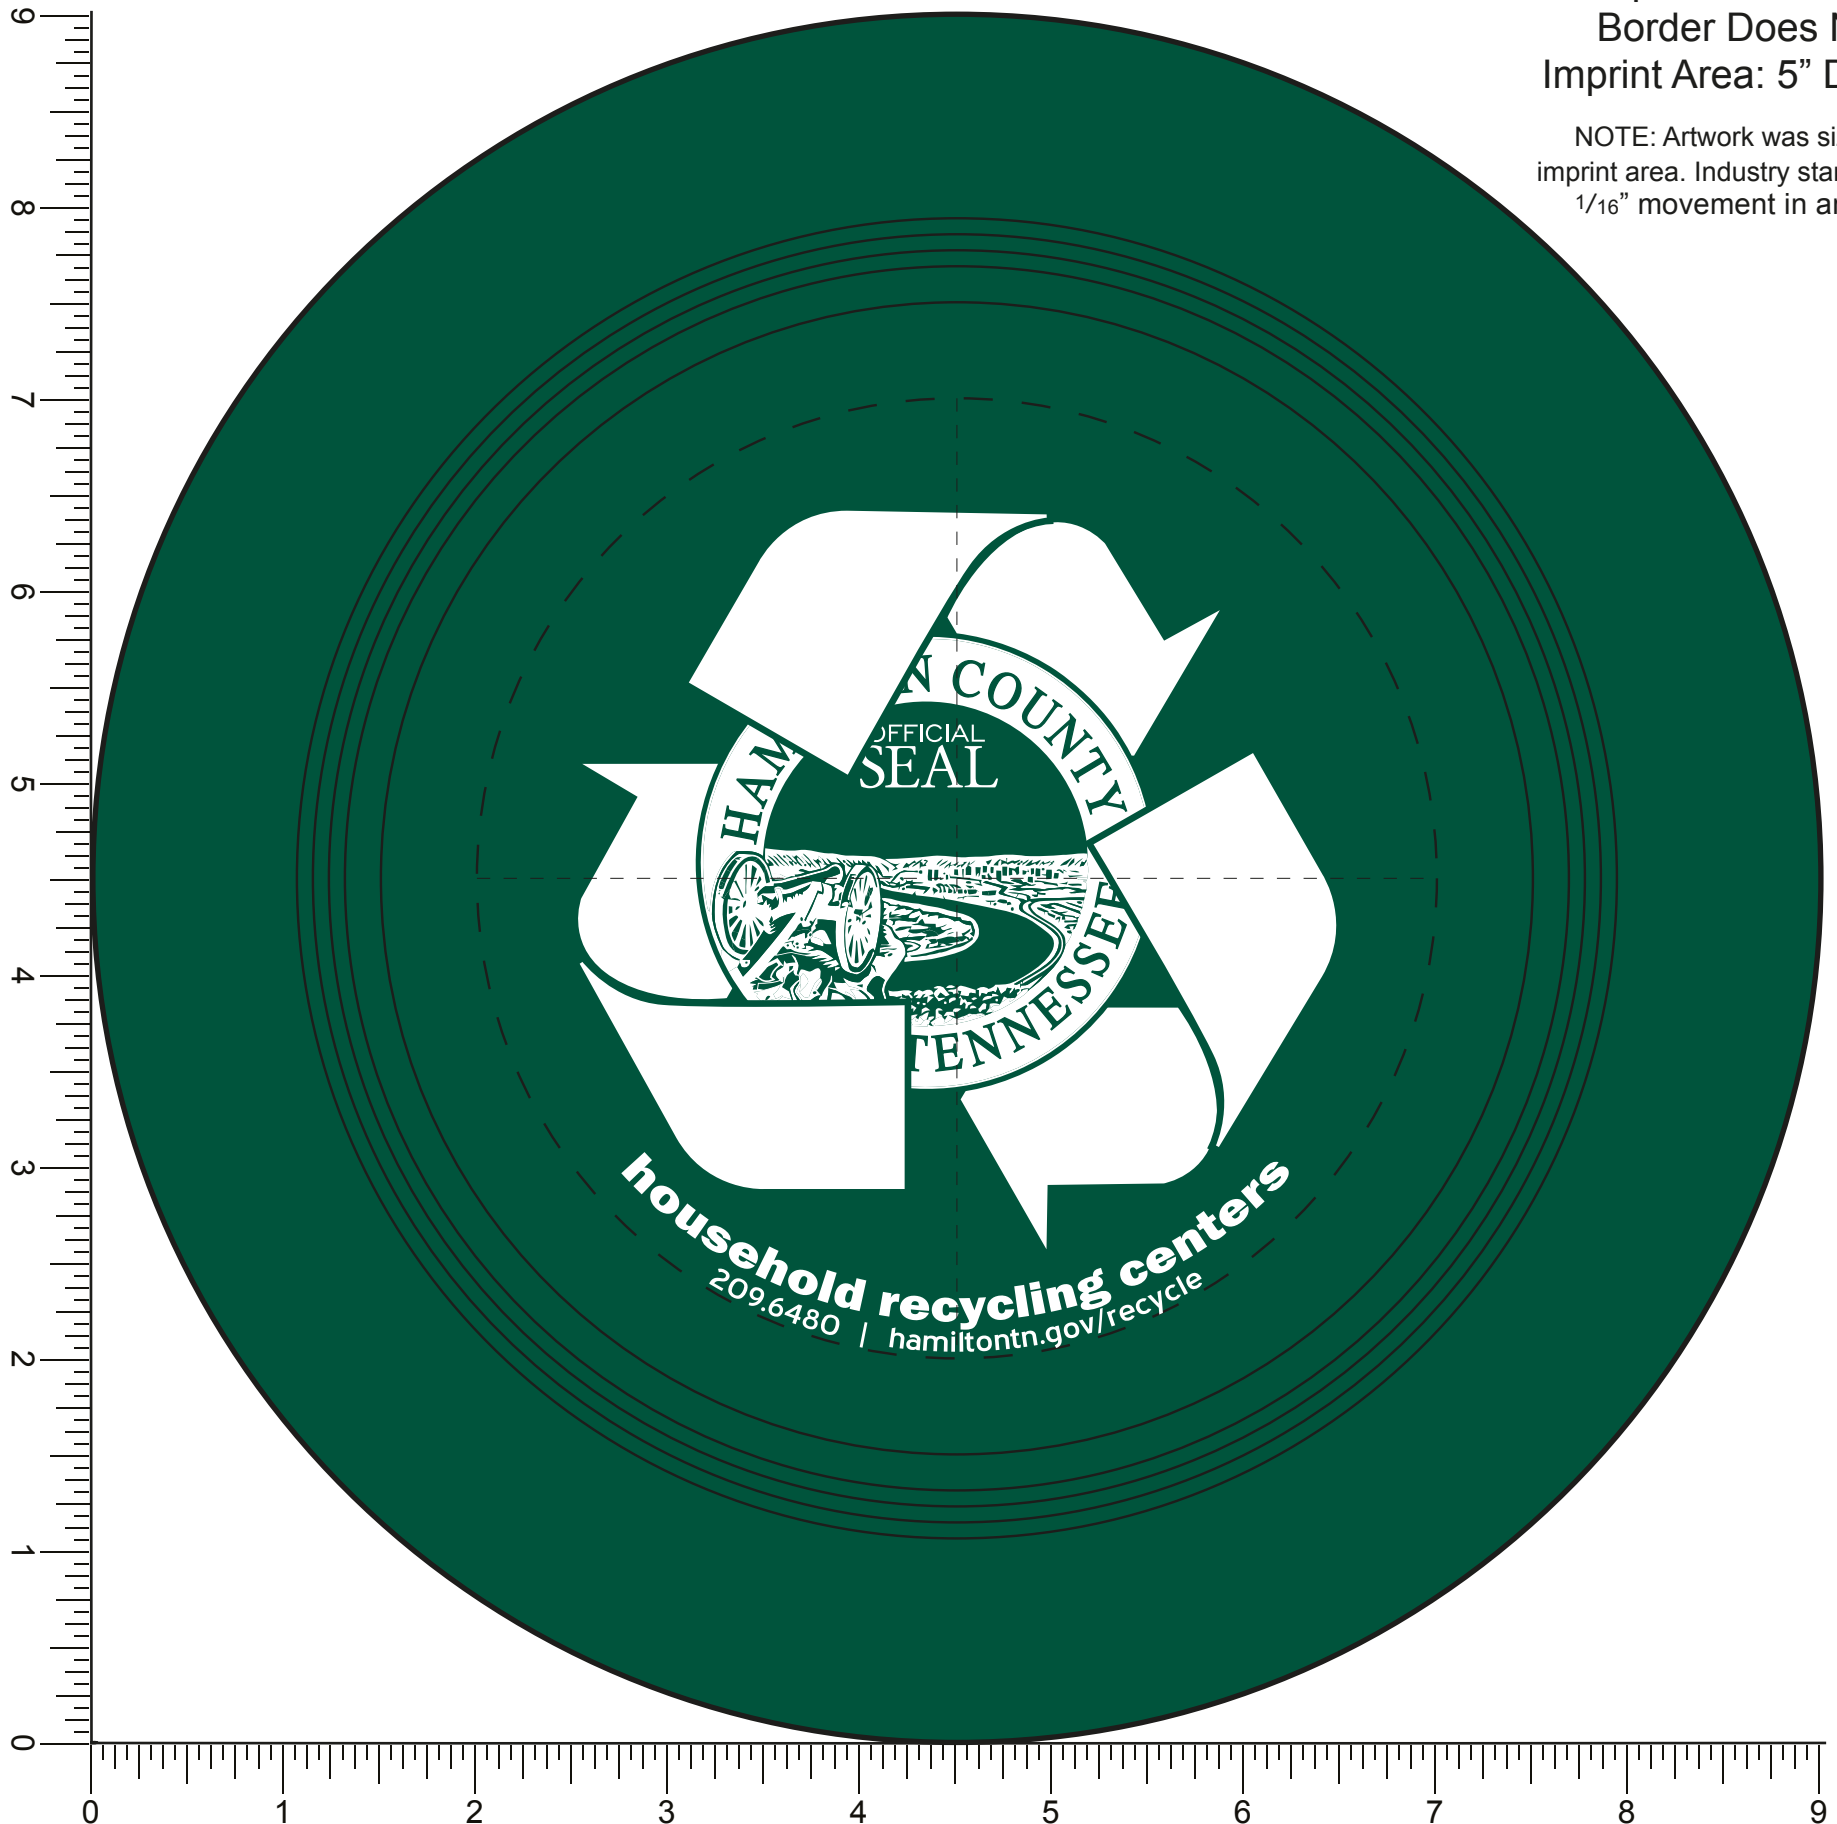

Order#: 121553
Product: Recycled Flyer - 9" - Eco Dark Green
Item #: 1116-303503
Imprint Method: Screen Print on the Top - White

CENTER LINES (DO NOT PRINT)

Template Shown at 80%
Border Does Not Print
Imprint Area: 5" Diameter

NOTE: Artwork was sized to fit our
imprint area. Industry standard allows
1/16" movement in any direction

*****IMPORTANT INFORMATION*** (PLEASE READ)**

Please proof carefully for spelling errors, omissions, and layout accuracy. It is your responsibility to correct any errors. Garrett Specialties assumes no responsibility for errors after a proof has been authorized to print. Please note changes or revisions to your proof from your original instructions may cause revision in your ship date. Delays in paper proof approval also may require a change in your schedule ship dates. Occasionally, some fax machines may distort the image. Please pay close attention to numbers.