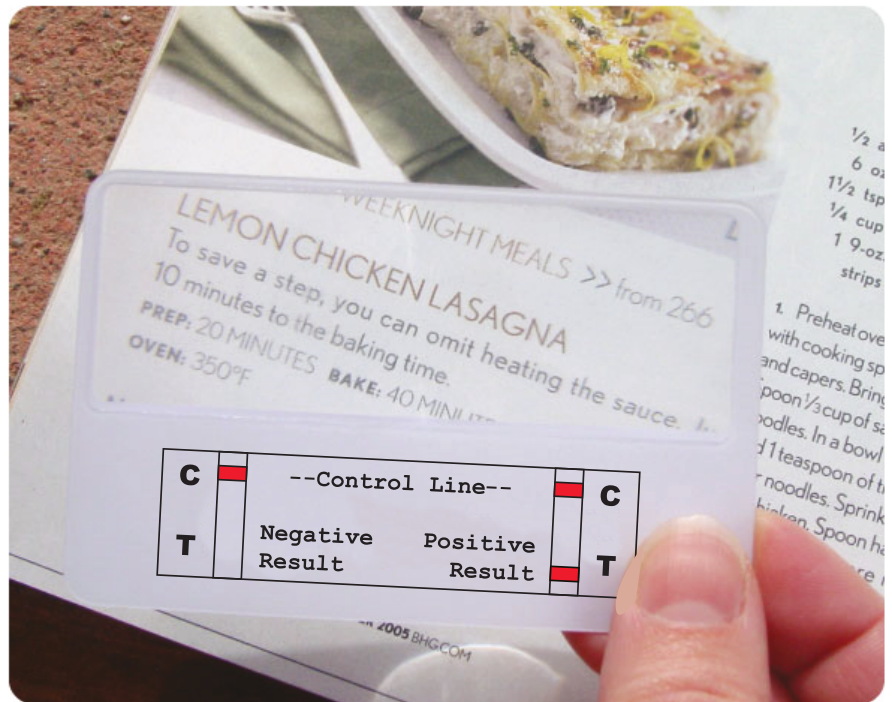

Customer Service E-mail: service@garrettspecialties.com

Order#: 121489

Product: Card Magnifier

Item #: 1064-102578

Imprint Method: Pad Print on the Under Magnifier - Black & Red 485

Imprint Area : 2-7/8 x 3/4"

C		--Control Line--		C
T		Negative Result	Positive Result	T

IMPORTANT INFORMATION (PLEASE READ)

Please proof carefully for spelling errors, omissions, and layout accuracy. It is your responsibility to correct any errors. Garrett Specialties assumes no responsibility for errors after a proof has been authorized to print. Please note changes or revisions to your proof from your original instructions may cause revision in your ship date. Delays in paper proof approval also may require a change in your schedule ship dates. Occasionally, some fax machines may distort the image. Please pay close attention to numbers.