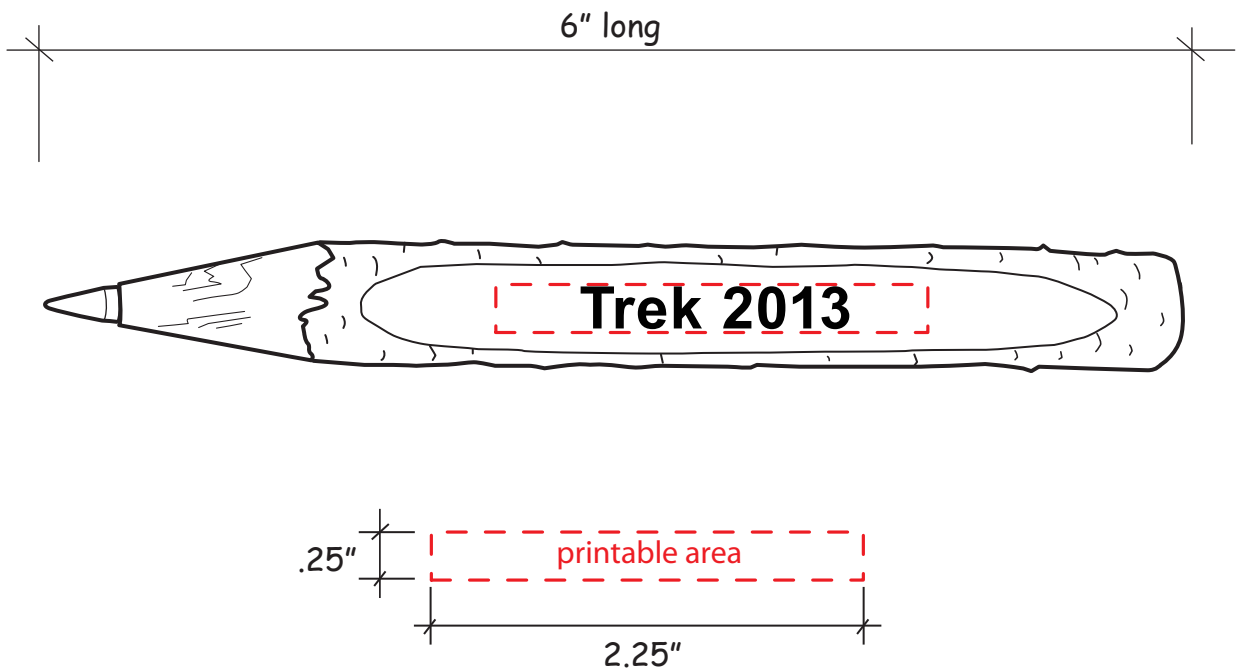

Customer Service E-mail: service@garrettspecialties.com

Order#: 121484

Product: Wooden Twig Pen with Bark

Item #: 1364-308113

Imprint Method: Screen Print on the Barrel - Brown 498

By approving this artwork you are acknowledging and accepting responsibility of its accuracy.