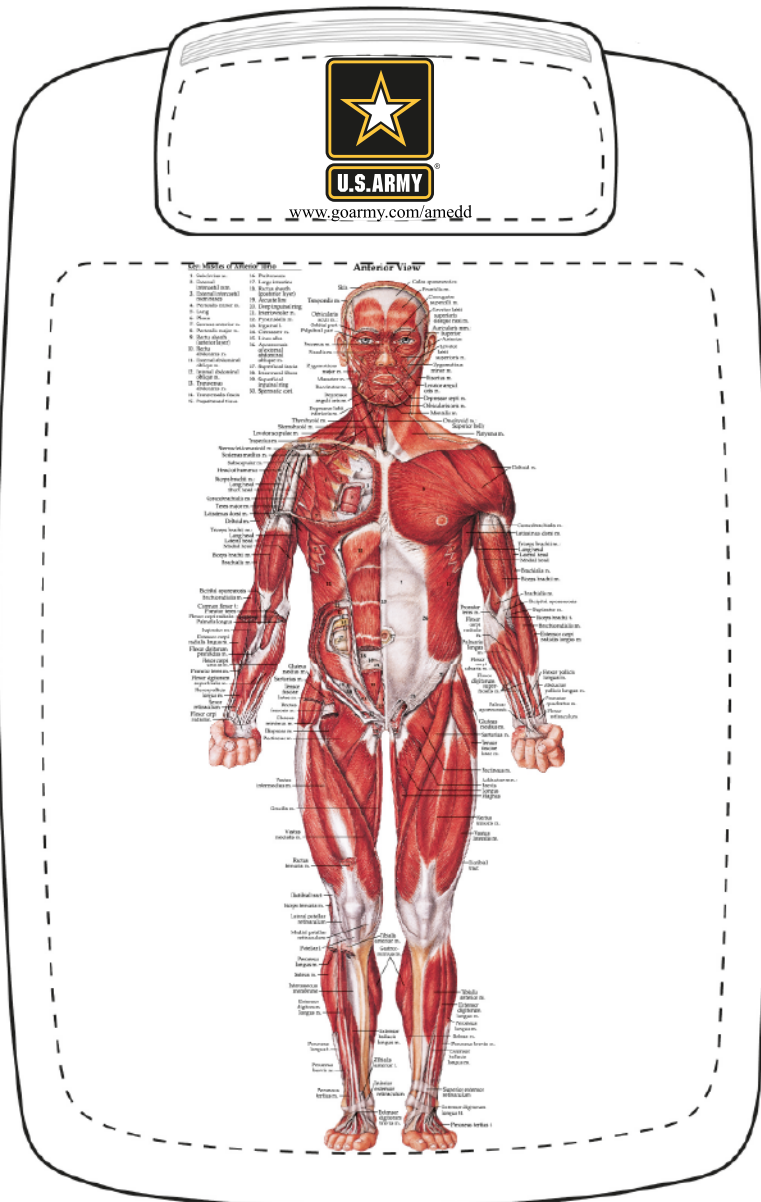

Template Shown at 62%
 Border Does Not Print
 Board Imprint Area: 11" H x 8 1/2" W

NOTE: Artwork was sized to fit our
 imprint area. Industry standard allows
 1/16" movement in any direction
 Clip Imprint Area: 2"H x 5 3/8"W

Order#: 121480

Product: Contour Clipboard - Digital Imprint - White

Item #: 1116-303287

Imprint Method: 4 Color Process on the Front, Back, & Clip of Clipboard

REVISED

*****IMPORTANT INFORMATION*** (PLEASE READ)**