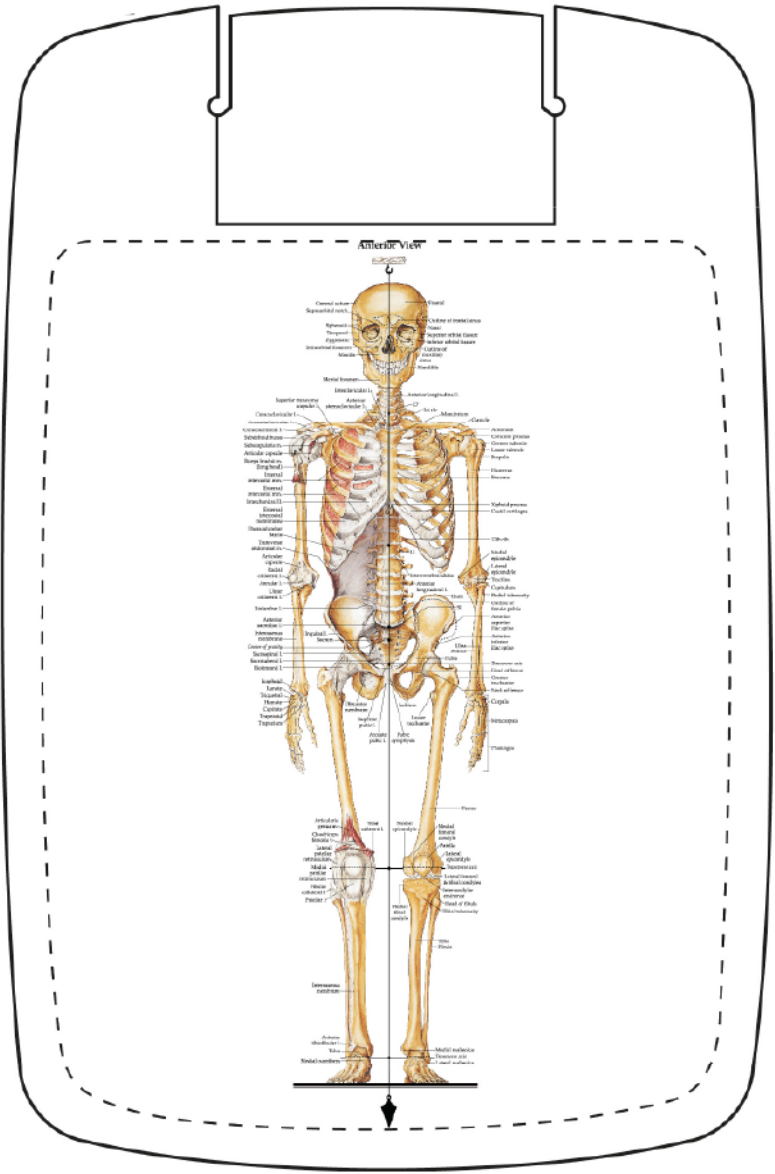

Template Shown at 62%
 Border Does Not Print
 Board Imprint Area: 11" H x 8 1/2" W

NOTE: Artwork was sized to fit our
 imprint area. Industry standard allows
 1/16" movement in any direction
 Clip Imprint Area: 2"H x 5 3/8"W

Order#: 121480

Product: Contour Clipboard - Digital Imprint - White

Item #: 1116-303287

Imprint Method: 4 Color Process on the Front, Back, & Clip of Clipboard

REVISED

*****IMPORTANT INFORMATION*** (PLEASE READ)**