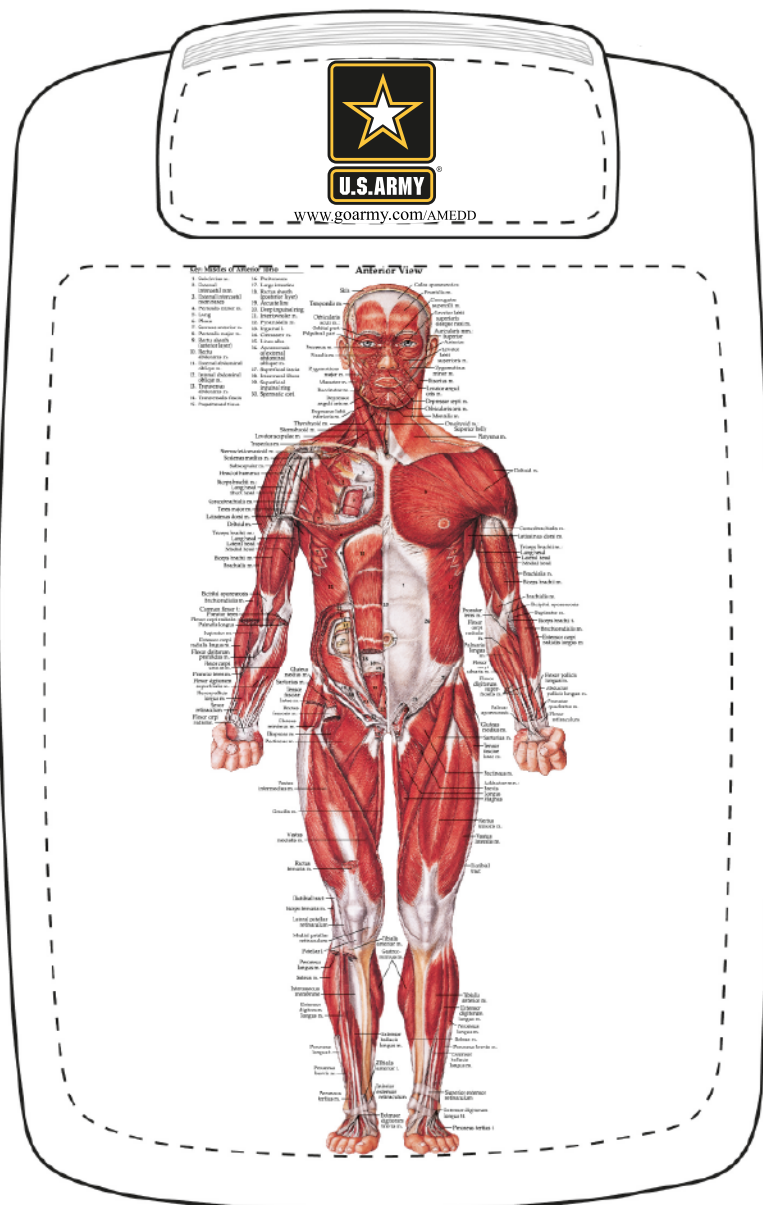

Template Shown at 62%
 Border Does Not Print
 Board Imprint Area: 11" H x 8 1/2" W
 NOTE: Artwork was sized to fit our
 imprint area. Industry standard allows
 1/16" movement in any direction
 Clip Imprint Area: 2"H x 5 3/8"W

Order#: 121480
Product: Contour Clipboard - Digital Imprint - White
Item #: 1116-303287
Imprint Method: 4 Color Process on the Front, Back, & Clip of Clipboard

REVISED 2

*****IMPORTANT INFORMATION*** (PLEASE READ)**