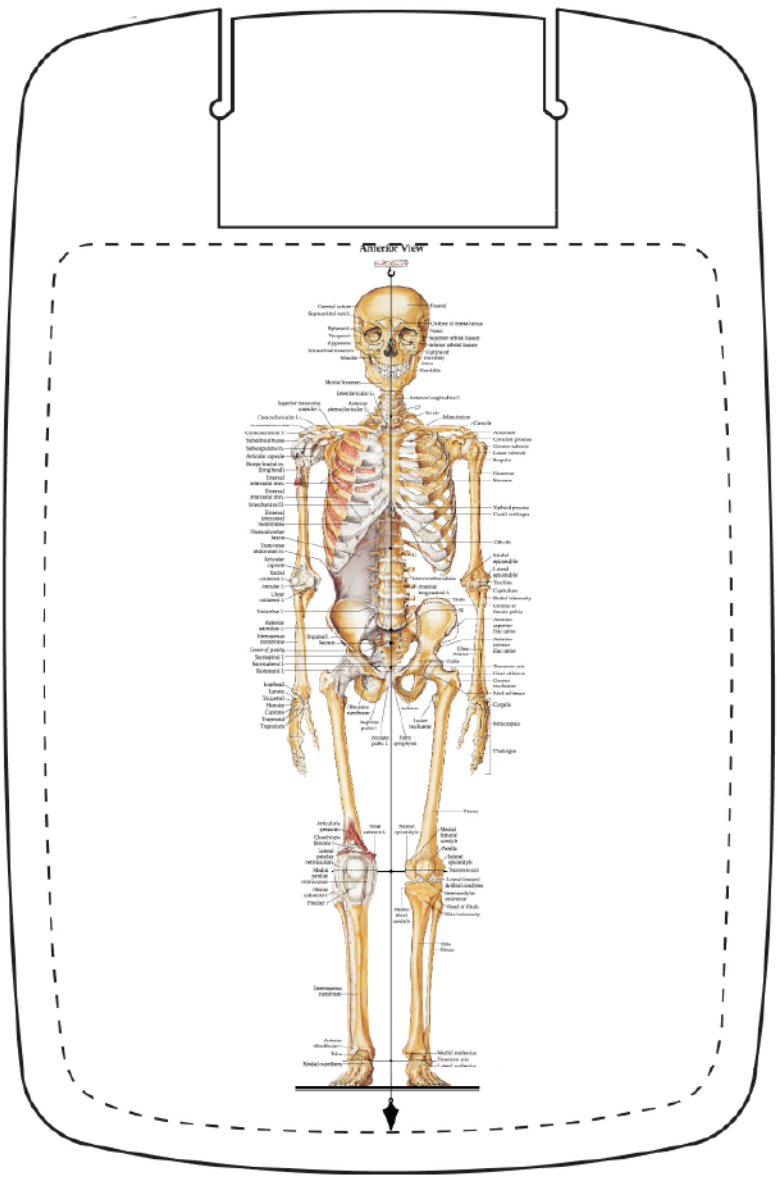

Template Shown at 62%
 Border Does Not Print
 Board Imprint Area: 11" H x 8 1/2" W
 NOTE: Artwork was sized to fit our
 imprint area. Industry standard allows
 1/16" movement in any direction
 Clip Imprint Area: 2"H x 5 3/8"W

Order#: 121480
Product: Contour Clipboard - Digital Imprint - White
Item #: 1116-303287
Imprint Method: 4 Color Process on the Front, Back, & Clip of Clipboard

REVISED 2

*****IMPORTANT INFORMATION*** (PLEASE READ)**