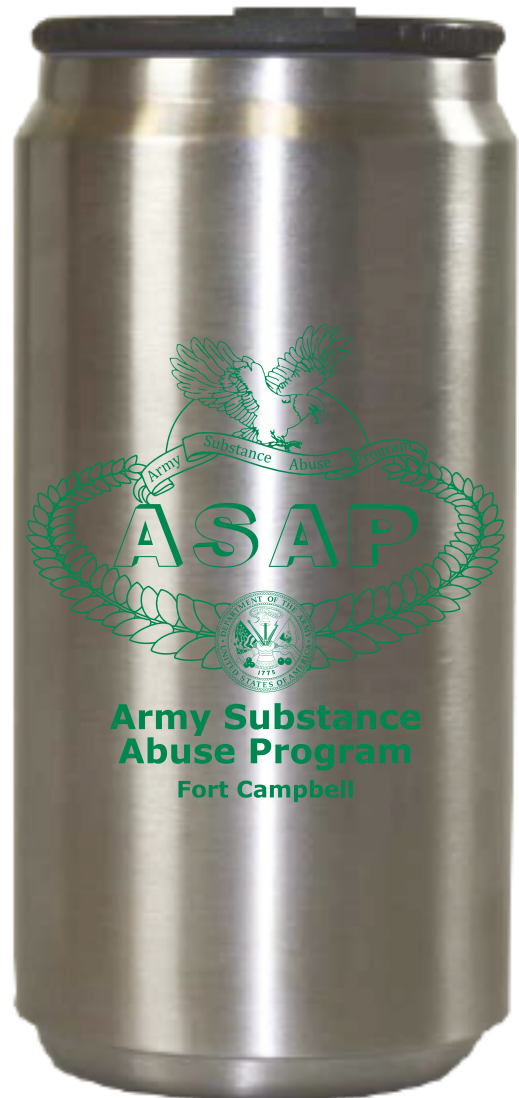

Customer Service E-mail: service@garrettspecialties.com

Order#: 121426

Product: I'm Not A Soda Can - Silver

Item #: 1219-306608

Imprint Method: Pad Print on the Front (Horizontal) - Green 348

ART TO PRINT BELOW

Dotted PINK Lines Below Represent Imprint Size & Do Not Print

Army Substance Abuse Program

Fort Campbell

Artwork @ 100%
(3.5" H x 3.50" W)
Horizontal

MOCK-UP BELOW

Not Shown To Actual Size For Visualization Purpose Only