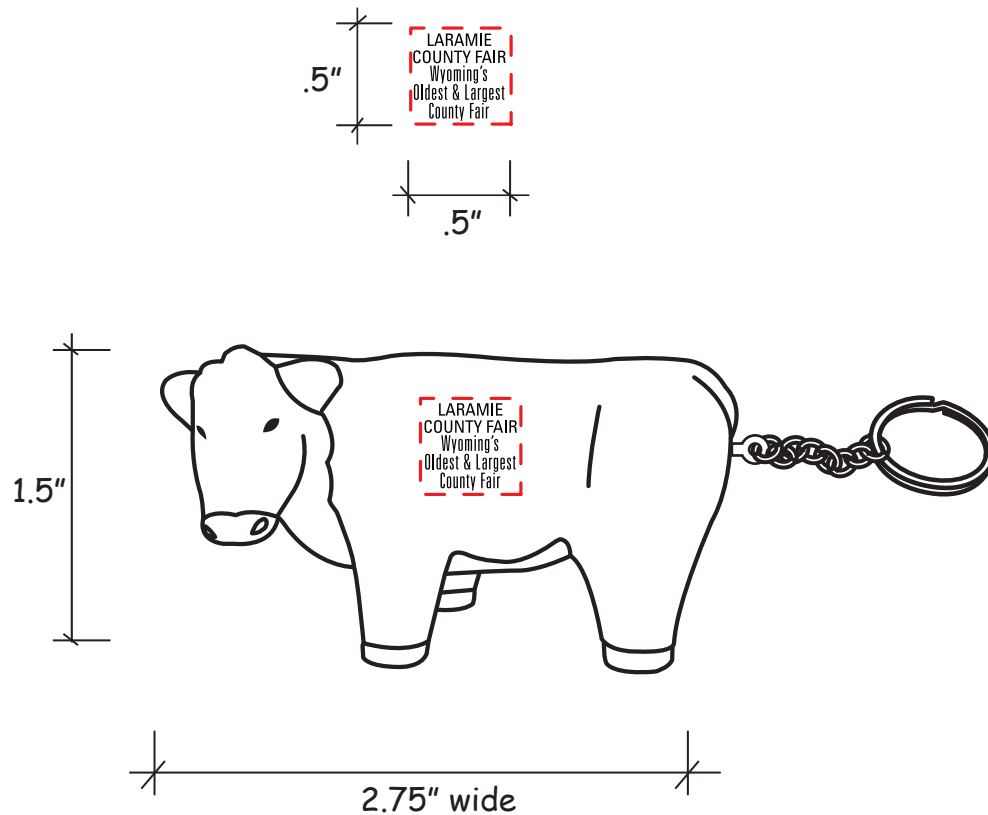

**Order#:** 121395

**Product:** Steer Squeeze Key Ring

**Item #:** 1364-307932

**Imprint Method:** Screen Print on the Side - White

**NOTE:**

The original artwork submitted  
will not print well.

Artwork has been adjusted for best print.