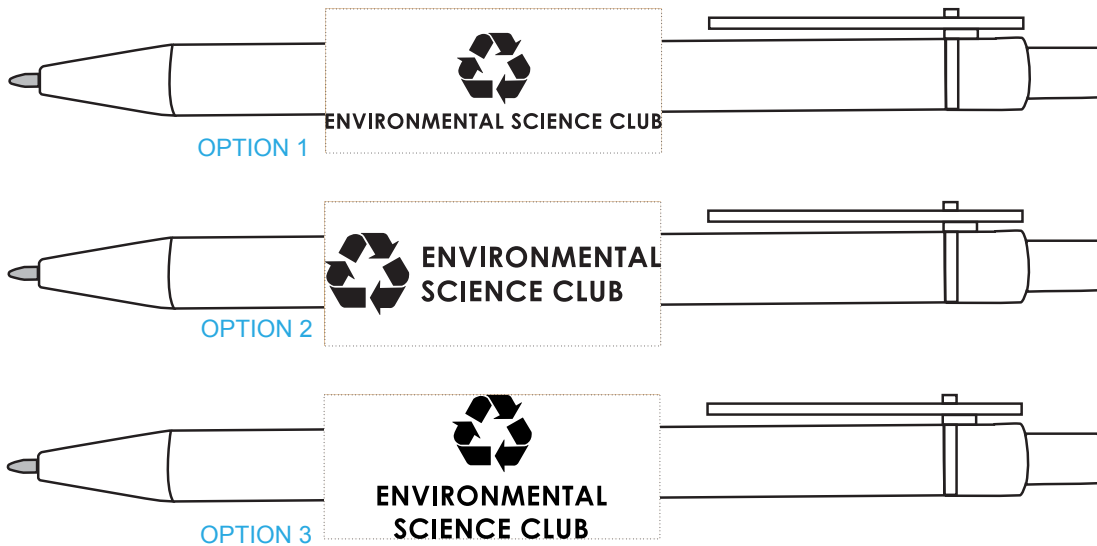

Customer Service E-mail: service@garrettspecialties.com

Order#: 121394

Product: Ecologic Pen - Black Trim

Item #: 1003-107824

Imprint Method: Screen Print on the Barrel - Black

PLEASE INDICATE OPTION 1, 2, OR 3
IN COMMENT BOX AREA WHEN APPROVING.