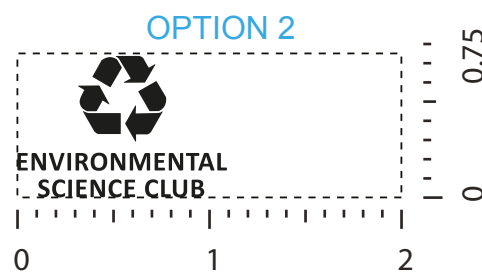

Order#: 121394
Product: Smiley Sticky Note Pack
Item #: 1097-300258
Imprint Method: Pad Print on the Front Flap - Dark Green 343

Artwork shown @ 100%

**Dotted line is for FPO (FOR POSITION ONLY)
to show imprint area**

**"for measurement only - logo will be imprinted
center position on item
(see template layout)"**

**PLEASE INDICATE OPTION 1, 2, OR 3
IN COMMENT BOX AREA WHEN APPROVING.**

OPTION 1

OPTION 2

OPTION 3

*****IMPORTANT INFORMATION*** (PLEASE READ)**