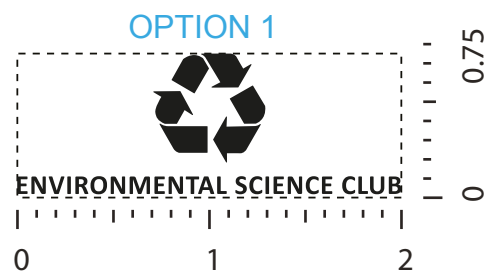

2 Split Rock Drive Suite 11, Cherry Hill, NJ 08003
Telephone: 1-856 424-4818 or 1-800 320-1510
Fax: 1-856 424-5269
Hours of Operation: 9:00 - 5:30 pm Eastern, M - F
Customer Service E-mail: service@garrettspecialties.com

Order#: 121394
Product: Smiley Sticky Note Pack
Item #: 1097-300258
Imprint Method: Pad Print on the Front Flap - Dark Green 343

Artwork shown @ 100%

**Dotted line is for FPO (FOR POSITION ONLY)
to show imprint area**

**"for measurement only - logo will be imprinted
center position on item
(see template layout)"**

**PLEASE INDICATE OPTION 1, 2, OR 3
IN COMMENT BOX AREA WHEN APPROVING.**

OPTION 1