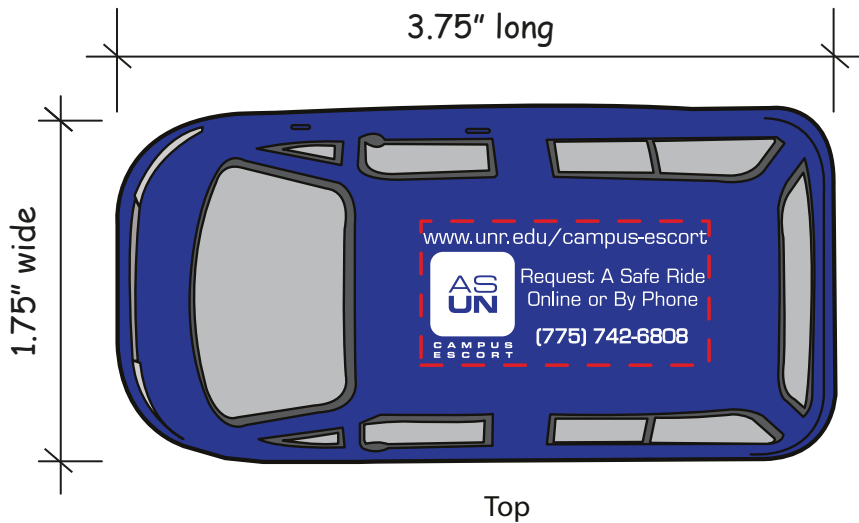

Customer Service E-mail: service@garrettspecialties.com

Order#: 121267

Product: Minivan Stress Reliever

Item #: 1364-308055

Imprint Method: Screen Print on the Roof - White

www.unr.edu/campus-escort

Request A Safe Ride
Online or By Phone