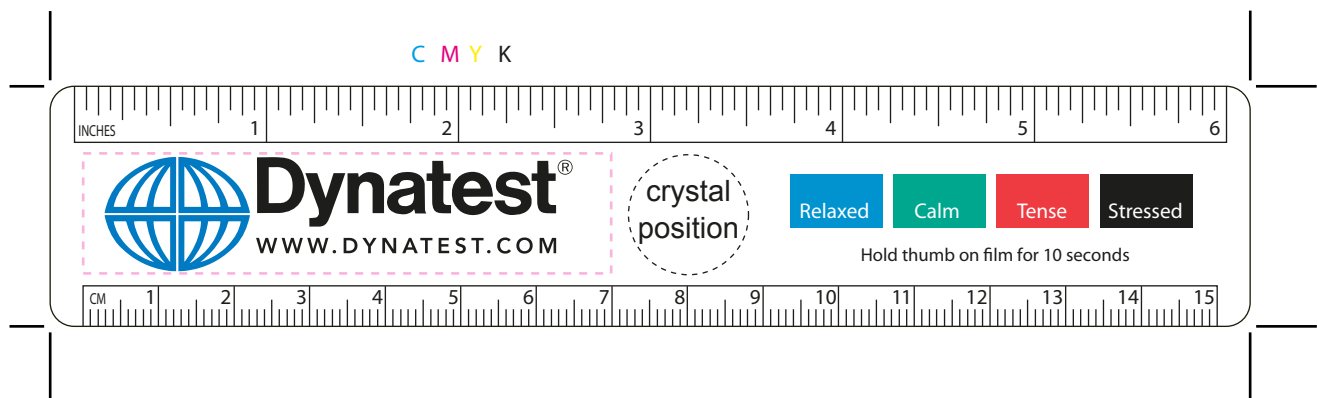

Order#: 121217

Product: Stress Ruler

Item #: 1119-100586

Imprint Method: 4 Color Process on the Front (Next to Stock Stress Imprint)

 = **Final Cut Size: 6.25" x 1.25"**

 = **Ad Copy Area : 2.75" x .625"**
 Art must be within clearances - 0.125" on all sides.