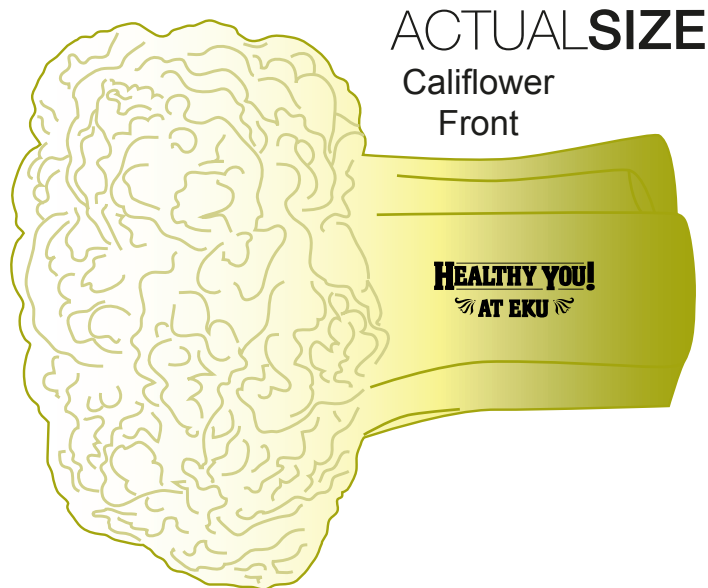

Customer Service E-mail: service@garrettspecialties.com

Order#: 121213

Product: Cauliflower Stress Ball

Item #: 1008-100967

Imprint Method: Pad Print on the Big Part of Stem - Black

Actual Size of Imprint
Dotted Lines Do Not Print

0.75" x 0.5"

NOTE:

Some areas in art may fill in
when printed.

*****IMPORTANT INFORMATION*** (PLEASE READ)**

Please proof carefully for spelling errors, omissions, and layout accuracy. It is your responsibility to correct any errors. Garrett Specialties assumes no responsibility for errors after a proof has been authorized to print. Please note changes or revisions to your proof from your original instructions may cause revision in your ship date. Delays in paper proof approval also may require a change in your schedule ship dates. Occasionally, some fax machines may distort the image. Please pay close attention to numbers.