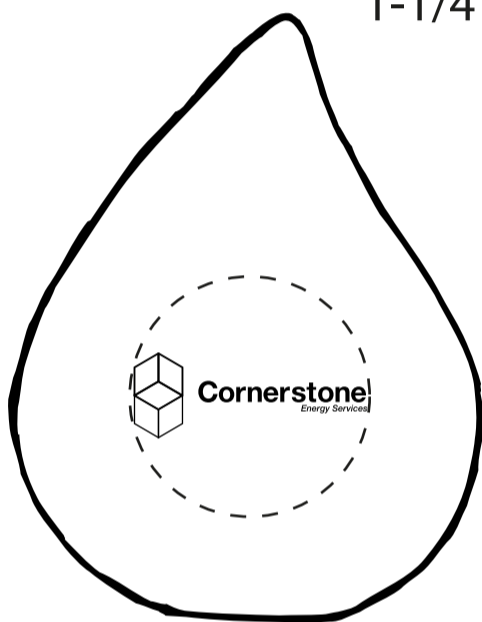

REVISED 2

Order#: 121193

Product: Droplet Stress Ball - Blue

Item #: 1008-100760

Imprint Method: Pad Print on the First Side - White

**PLEASE INDICATE OPTION 1 OR 2
WHEN APPROVING.**

Imprint Area:
1-1/4" x 1-1/4" Dia.

OPTION 1

NOTE:
SMALL TEXT WILL NOT BE LEGIBLE.
SMALL AREAS IN ART MAY FILL IN..

Image Not To Size
For Reference Only

OPTION 2

NOTE:
SMALL TEXT WILL NOT BE LEGIBLE.
SMALL AREAS IN ART MAY FILL IN..

*****IMPORTANT INFORMATION*** (PLEASE READ)**