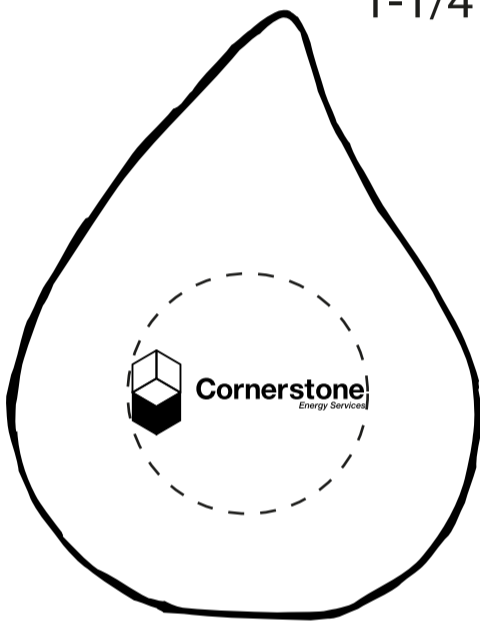

**Order#:** 121193

**Product:** Droplet Stress Ball - Blue

**Item #:** 1008-100760

**Imprint Method:** Pad Print on the First Side - White

**PLEASE INDICATE OPTION 1 OR 2  
WHEN APPROVING.**

Imprint Area:  
1-1/4" x 1-1/4" Dia.

OPTION 1

**NOTE:**  
SMALL TEXT WILL NOT BE LEGIBLE.  
SMALL AREAS IN ART MAY FILL IN..

Image Not To Size  
For Reference Only

OPTION 2

**NOTE:**  
SMALL TEXT ENLARGED.  
SMALL AREAS IN ART MAY FILL IN.

**\*\*\*IMPORTANT INFORMATION\*\*\* (PLEASE READ)**