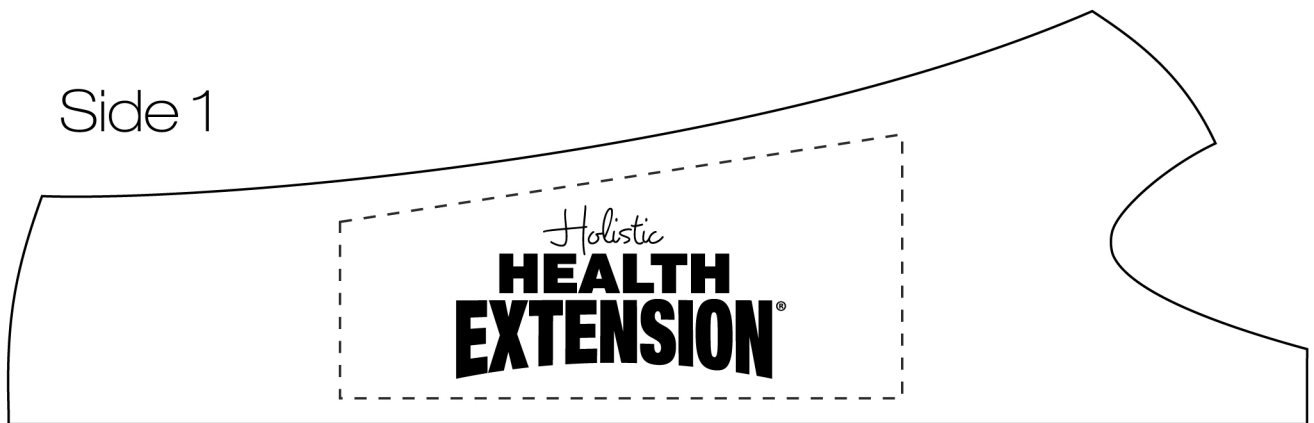

GARRETT SPECIALTIES

a promotional product company

eProof

2 Split Rock Drive Suite 11, Cherry Hill, NJ 08003

Telephone: 1-856 424-4818 or 1-800 320-1510

Fax: 1-856 424-5269

Hours of Operation: 9:00 - 5:30 pm Eastern, M - F

Customer Service E-mail: service@garrettspecialties.com

Order#: 121190

Product: Small Scoop-It Bowl - Black

Item #: 1098-105145

Imprint Method: Pad Print on the Side of Bowl - White

Actual Size of Imprint
Dotted Lines Do Not Print

1" H x 3 1/4" W

Side 1

IMPORTANT INFORMATION (PLEASE READ)

Please proof carefully for spelling errors, omissions, and layout accuracy. It is your responsibility to correct any errors. Garrett Specialties assumes no responsibility for errors after a proof has been authorized to print. Please note changes or revisions to your proof from your original instructions may cause revision in your ship date. Delays in paper proof approval also may require a change in your schedule ship dates. Occasionally, some fax machines may distort the image. Please pay close attention to numbers.

It is imperative that you view your e-proof and submit your approval and/or changes promptly to maintain your anticipated delivery date.

Please keep in mind that this virtual proof is not a printed sample of your artwork on our product. The size and placement of the artwork may vary from this proof when actually printed on the product. Carefully review the attached proof for verification of copy & layout.