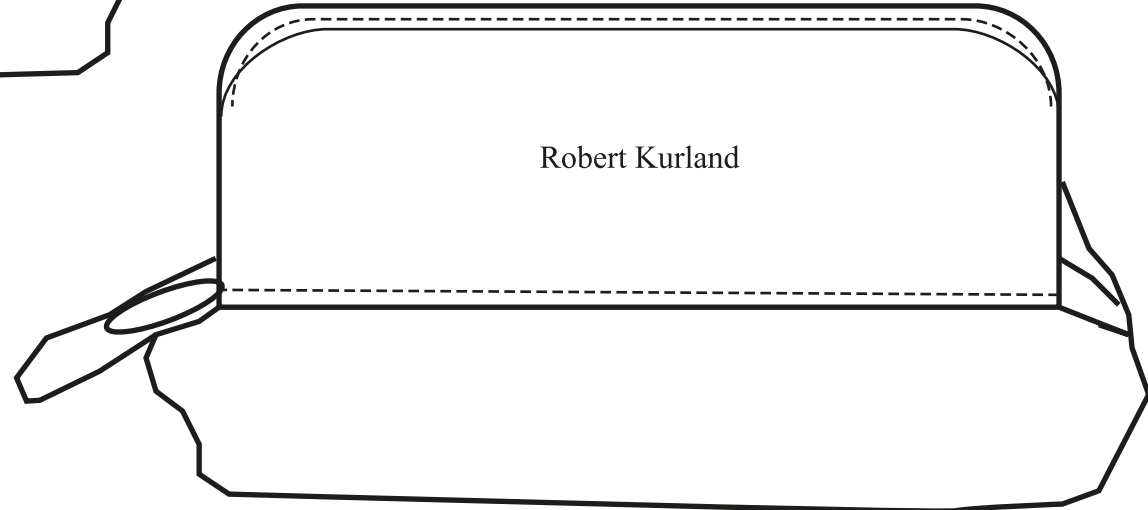

Robert Kurland

IMPORTANT INFORMATION (PLEASE READ)

Please proof carefully for spelling errors, omissions, and layout accuracy. It is your responsibility to correct any errors. Garrett Specialties assumes no responsibility for errors after a proof has been authorized to print. Please note changes or revisions to your proof from your original instructions may cause revision in your ship date. Delays in paper proof approval also may require a change in your schedule ship dates. Occasionally, some fax machines may distort the image. Please pay close attention to numbers.

It is imperative that you view your e-proof and submit your approval and/or changes promptly to maintain your anticipated delivery date.

Please keep in mind that this virtual proof is not a printed sample of your artwork on our product. The size and placement of the artwork may vary from this proof when actually printed on the product. Carefully review the attached proof for verification of copy & layout.

Due to inherent technical differences in color monitors, the imprint colors and product colors depicted in the attached proof will not resemble those in the final product. We make every effort to match requested custom colors, but cannot guarantee a 100% exact match. Imprints are applied using pad or screen inks. These inks are hand mixed as close as possible to the requested color but may vary 2 to 4 shades. For this reason an exact PMS match cannot be guaranteed.

Your order is ON HOLD until we receive an approval from you in reference to your artwork.