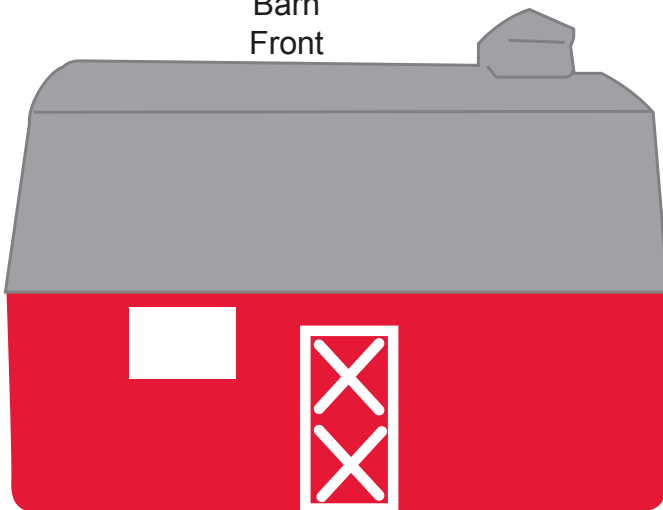

Customer Service E-mail: service@garrettspecialties.com

Order#: 121158

Product: Barn Stress Ball

Item #: 1008-304924

Imprint Method: Pad Print on the Side 2 (Bottom of Roof) - White

*****PLEASE VERIFY IF ALL ARTWORK IS CORRECT.*****

Actual Size of Imprint
Dotted Lines Do Not Print

2.5" x 0.75"

200%

ACTUAL SIZE

Barn
Front

Barn
Back

*****IMPORTANT INFORMATION*** (PLEASE READ)**

Please proof carefully for spelling errors, omissions, and layout accuracy. It is your responsibility to correct any errors. Garrett Specialties assumes no responsibility for errors after a proof has been authorized to print. Please note changes or revisions to your proof from your original instructions may cause revision in your ship date. Delays in paper proof approval also may require a change in your schedule ship dates. Occasionally, some fax machines may distort the image. Please pay close attention to numbers.