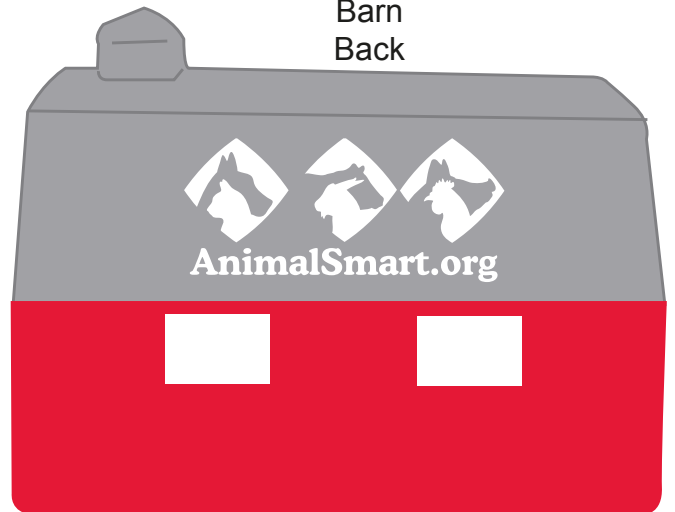

Customer Service E-mail: service@garrettspecialties.com

Order#: 121158

Product: Barn Stress Ball

Item #: 1008-304924

Imprint Method: Pad Print on the Side 2 (Bottom of Roof) - White

*****PLEASE VERIFY IF ALL ARTWORK IS CORRECT.*****

Actual Size of Imprint
Dotted Lines Do Not Print

2.5" x 0.75"

200%

ACTUAL SIZE

Barn
Front

Barn
Back

*****IMPORTANT INFORMATION*** (PLEASE READ)**

Please proof carefully for spelling errors, omissions, and layout accuracy. It is your responsibility to correct any errors. Garrett Specialties assumes no responsibility for errors after a proof has been authorized to print. Please note changes or revisions to your proof from your original instructions may cause revision in your ship date. Delays in paper proof approval also may require a change in your schedule ship dates. Occasionally, some fax machines may distort the image. Please pay close attention to numbers.