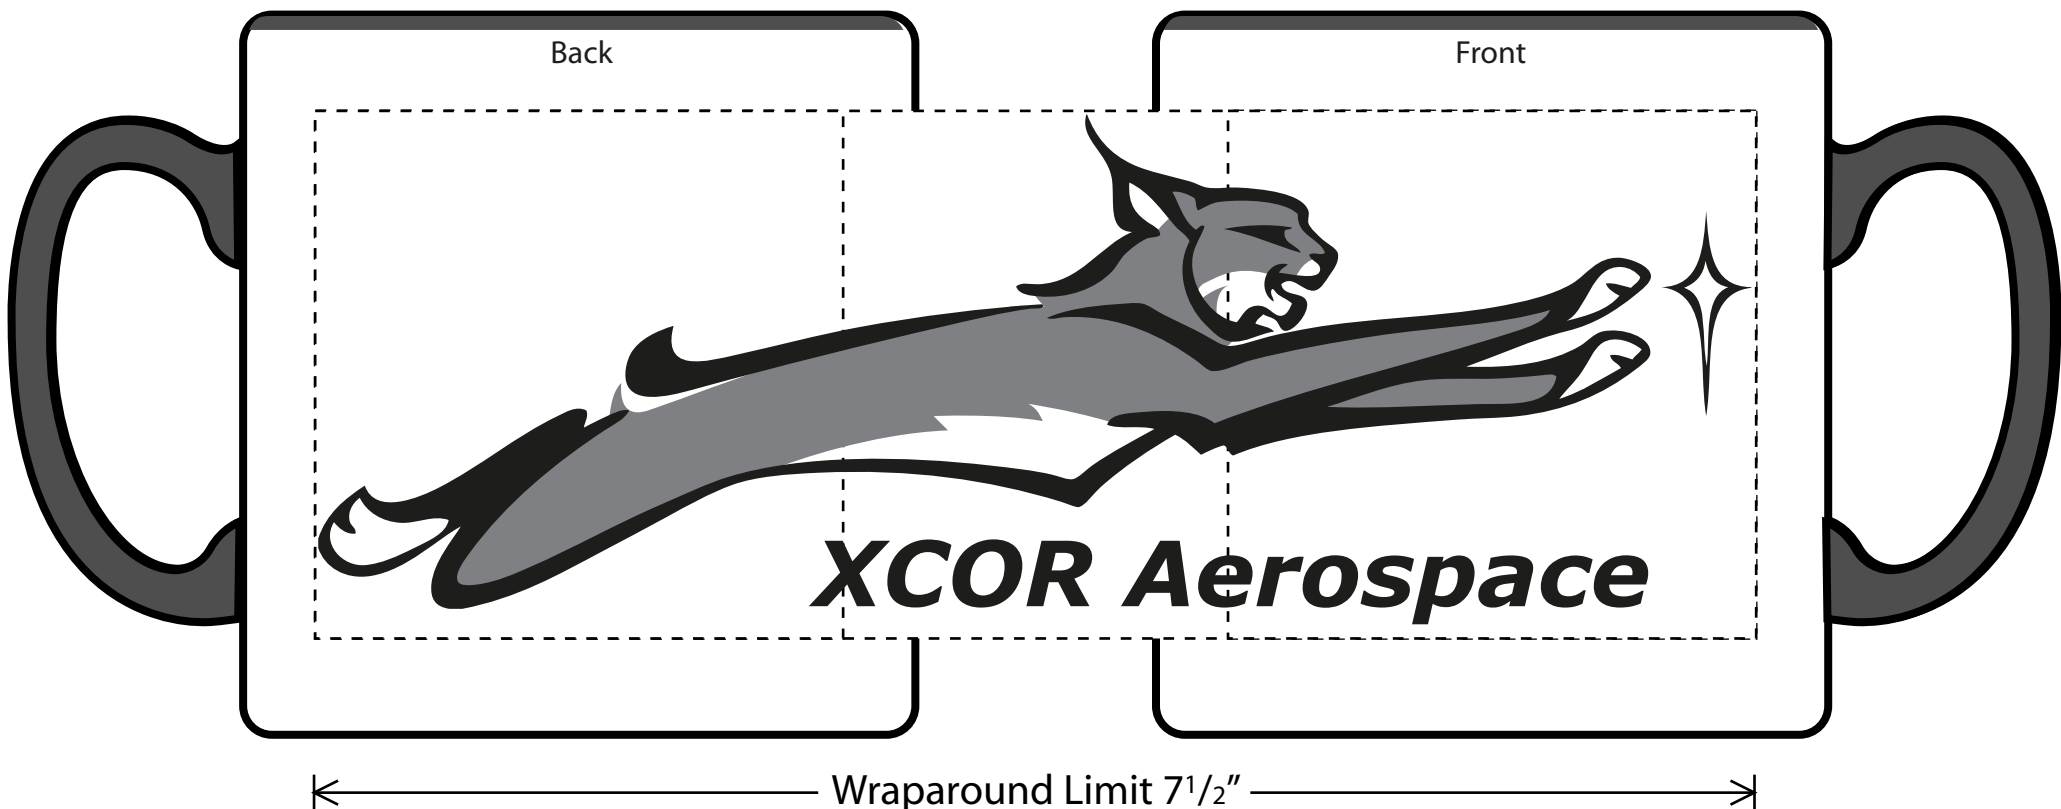

Order#: 121157
Product: Two-Tone Mug 12 oz - White / Black
Item #: 1086-101372
Imprint Method: Screen Print on the Wrap Around - Black & Darl Gray 424

Ad Area: 2-3/4 x 2-3/4
Wrap: 7-1/2 x 2-3/4
Screen Printed
Minimum Pt. Size: 8 pt.
Minimum Line Wt: .6 pos/.6 neg
Halftones NOT Available