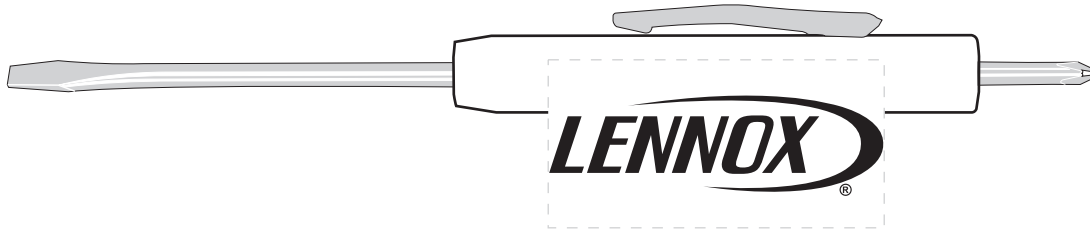

ePROOF

GARRETT SPECIALTIES

a promotional product company

2 Split Rock Drive Suite 11, Cherry Hill, NJ 08003
Telephone: 1-856 424-4818 or 1-800 320-1510

REVISED

Zippy Screwdriver Flat Blade/ Phillips Blade

Order Number: 121063

Item Number: 1215-104434

Product Color: White

Imprint Color: Black

Actual size

7/8" x 1 3/4"

Dotted line represents imprint area

*****IMPORTANT INFORMATION*** (PLEASE READ)**

Please proof carefully for spelling errors, omissions, and layout accuracy. It is your responsibility to correct any errors. Garrett Specialties assumes no responsibility for errors after a proof has been authorized to print. Please note changes or revisions to your proof from your original instructions may cause revision in your ship date. Delays in paper proof approval also may require a change in your schedule ship dates. Occasionally, some fax machines may distort the image. Please pay close attention to numbers.