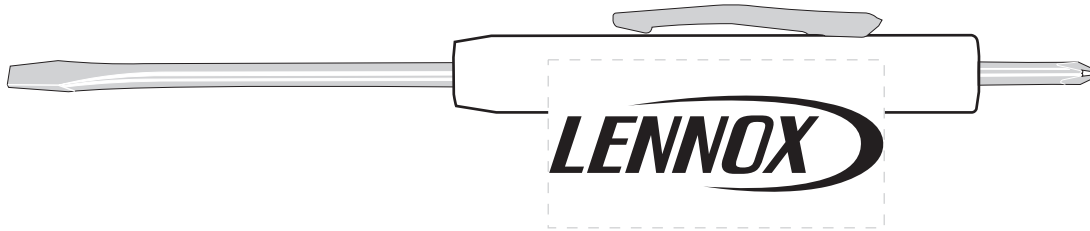

ePROOF

GARRETT SPECIALTIES

a promotional product company

2 Split Rock Drive Suite 11, Cherry Hill, NJ 08003
Telephone: 1-856 424-4818 or 1-800 320-1510

Zippy Screwdriver Flat Blade/ Phillips Blade

Order Number: 121063

Item Number: 1215-104434

Product Color: White

Imprint Color: Black

Actual size

7/8" x 1 3/4"

Dotted line represents imprint area

*****IMPORTANT INFORMATION*** (PLEASE READ)**

Please proof carefully for spelling errors, omissions, and layout accuracy. It is your responsibility to correct any errors. Garrett Specialties assumes no responsibility for errors after a proof has been authorized to print. Please note changes or revisions to your proof from your original instructions may cause revision in your ship date. Delays in paper proof approval also may require a change in your schedule ship dates. Occasionally, some fax machines may distort the image. Please pay close attention to numbers.