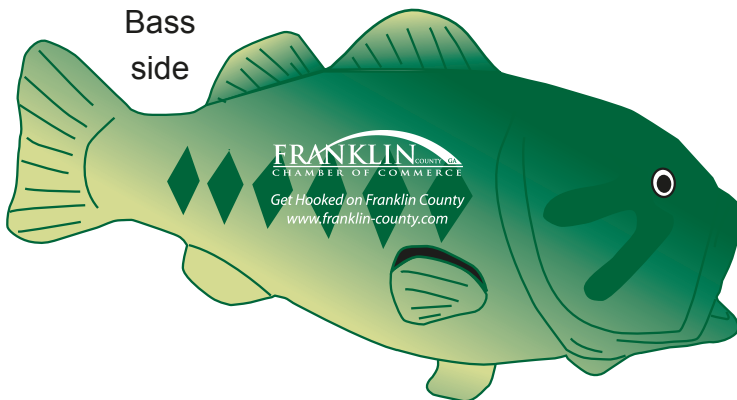

Customer Service E-mail: service@garrettspecialties.com

Order#: 121062

Product: Bass Stress Ball

Item #: 1008-100740

Imprint Method: Pad Print on the First Side - White

*****PLEASE VERIFY IF ALL ARTWORK IS CORRECT.*****

*****PLEASE NOTE: THE TEXT "COUNTY" & "GA" WILL FILL IN AND BLEED WHEN PRINTED, DUE TO THE SMALL IMPRINT SIZE. PLEASE ADVISE.*****

Actual Size of Imprint
Dotted Lines Do Not Print

1" x 0.5"

ACTUAL SIZE

Bass
side