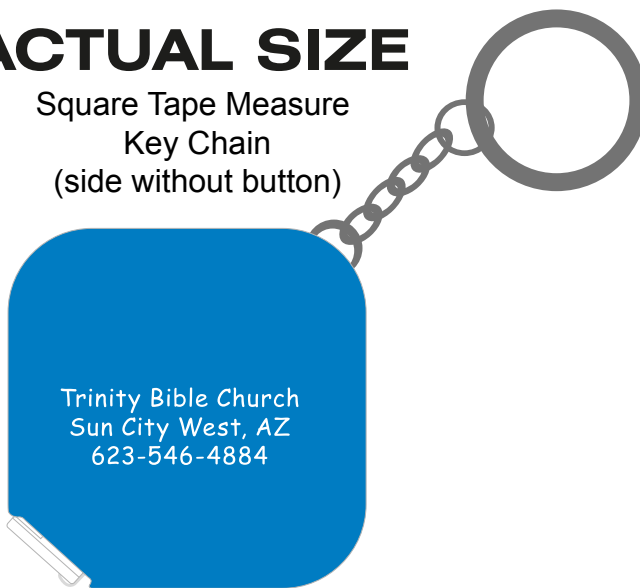

**Order#:** 121054

**Product:** Square Tape Measure Key Chain - Blue

**Item #:** 1008-306307

**Imprint Method:** Screen Print on the One Side - White

## ACTUAL SIZE

Square Tape Measure  
Key Chain  
(side without button)

Actual Size of Imprint  
Dotted Lines Do Not Print

1.25" x 1.25"