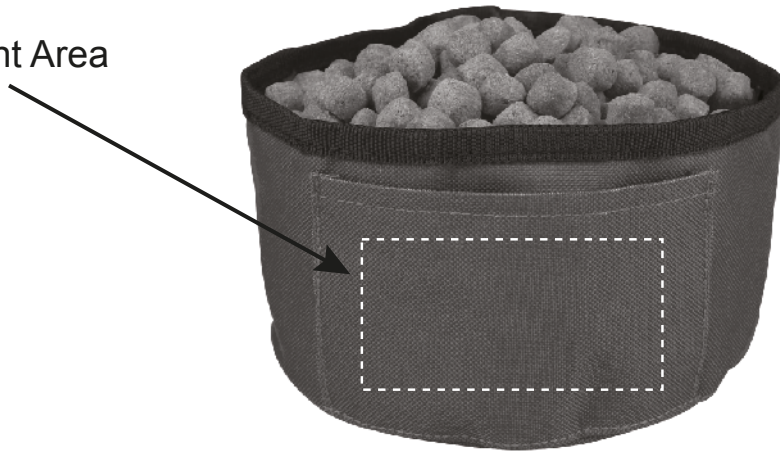

Customer Service E-mail: service@garrettspecialties.com

Order#: 121046

Product: Folding Dog Bowl - Green

Item #: 1116-305777

Imprint Method: Screen Print on the Side - Black

Template Shown at 100%
Border Does Not Print
Imprint Area: 3 3/4" W x 1 3/4" H

NOTE: Artwork was sized to fit our
imprint area. Industry standard allows
1/16" movement in any direction

Imprint Area

IMPORTANT INFORMATION (PLEASE READ)

Please proof carefully for spelling errors, omissions, and layout accuracy. It is your responsibility to correct any errors. Garrett Specialties assumes no responsibility for errors after a proof has been authorized to print. Please note changes or revisions to your proof from your original instructions may cause revision in your ship date. Delays in paper proof approval also may require a change in your schedule ship dates. Occasionally, some fax machines may distort the image. Please pay close attention to numbers.