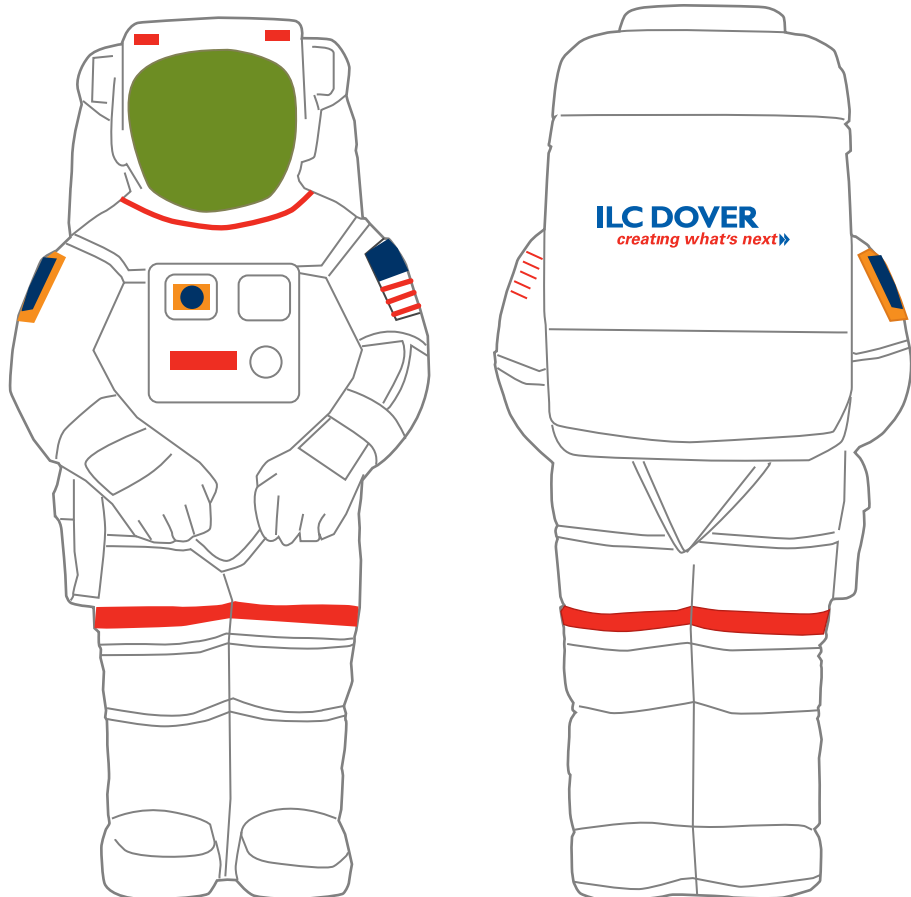

Order#: 120978

Product: Astronaut Stress Ball

Item #: 1008-108000

Imprint Method: Pad Print on the Backpack - Blue 286 & Red 485

*****PLEASE VERIFY IF ALL ARTWORK IS CORRECT.*****

Disclaimer: Imprint color is based off our Stock Red (PMS 485 C)

Disclaimer: Imprint color is based off our Stock Blue (PMS 286 C)

ACTUAL SIZE

Imprint Area
1" x 3/4" back only

200%
ILC DOVER
creating what's next➤

*****IMPORTANT INFORMATION*** (PLEASE READ)**

Please proof carefully for spelling errors, omissions, and layout accuracy. It is your responsibility to correct any errors. Garrett Specialties assumes no responsibility for errors after a proof has been authorized to print. Please note changes or revisions to your proof from your original instructions may cause revision in your ship date. Delays in paper proof approval also may require a change in your schedule ship dates. Occasionally, some fax machines may distort the image. Please pay close attention to numbers.