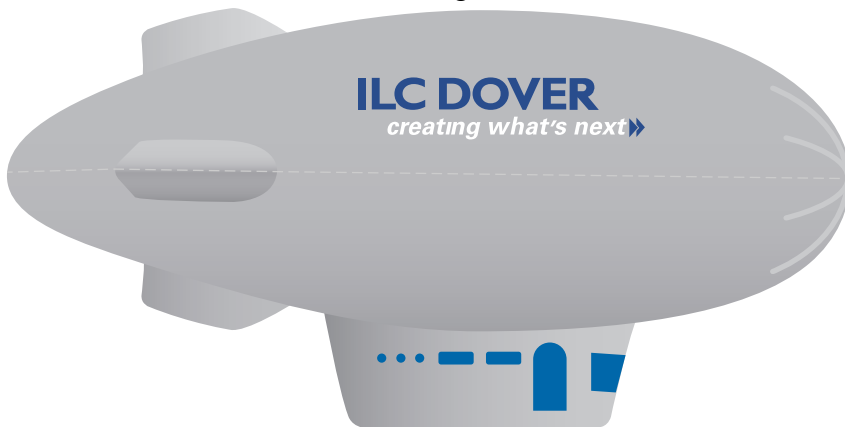

Customer Service E-mail: service@garrettspecialties.com

Order#: 120978

Product: Blimp Stress Ball

Item #: 1008-100733

Imprint Method: Pad Print on the First Side - Blue 286 & White

*****PLEASE VERIFY IF ALL ARTWORK IS CORRECT.*****

Disclaimer: Imprint color is based off our Stock Blue (PMS 286 C)

Imprint Area: 1-1/2" x 1/2"

ACTUAL SIZE

Blimp
right side

200%

*****IMPORTANT INFORMATION*** (PLEASE READ)**

Please proof carefully for spelling errors, omissions, and layout accuracy. It is your responsibility to correct any errors. Garrett Specialties assumes no responsibility for errors after a proof has been authorized to print. Please note changes or revisions to your proof from your original instructions may cause revision in your ship date. Delays in paper proof approval also may require a change in your schedule ship dates. Occasionally, some fax machines may distort the image. Please pay close attention to numbers.