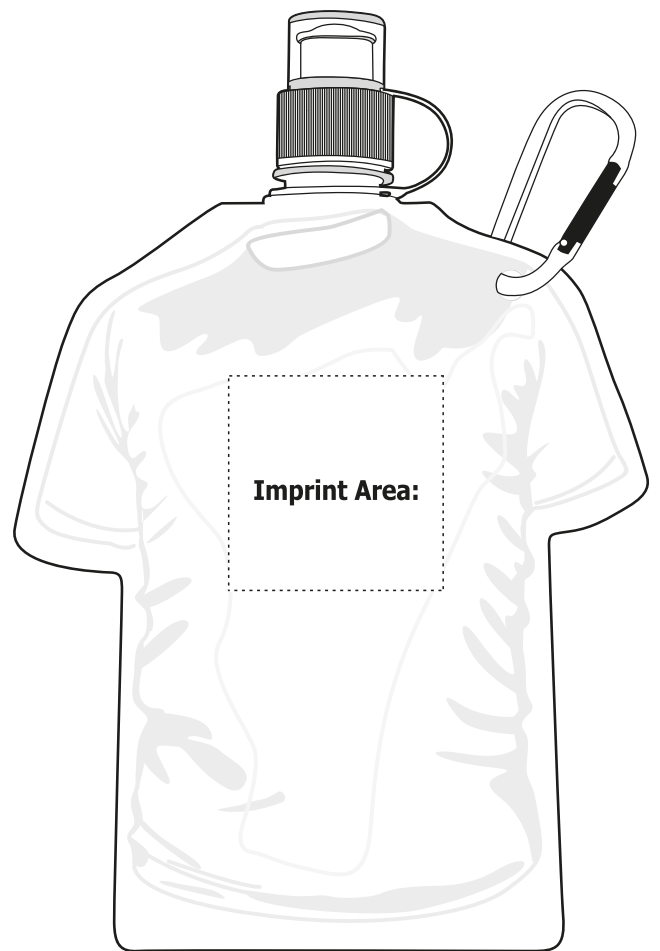

Customer Service E-mail: service@garrettspecialties.com

Order#: 120899

Product: T-Shirt Shaped Collapsible Water Bottle - White

Item #: 1070-307401

Imprint Method: Pad Print on the Front - Orange 021 & PMS 300

**Artwork shown @ 100%
of actual size.**

NOTE: Small text may fill in.

Imprint Area : 2-1/4" x 2-1/4"

Imprint Color : PMS 021 ORANGE & PMS 300C

Item Color : WHITE

Quantity : 100

**Item shown @ 50%
Enlarge @ 200% to see actual size**