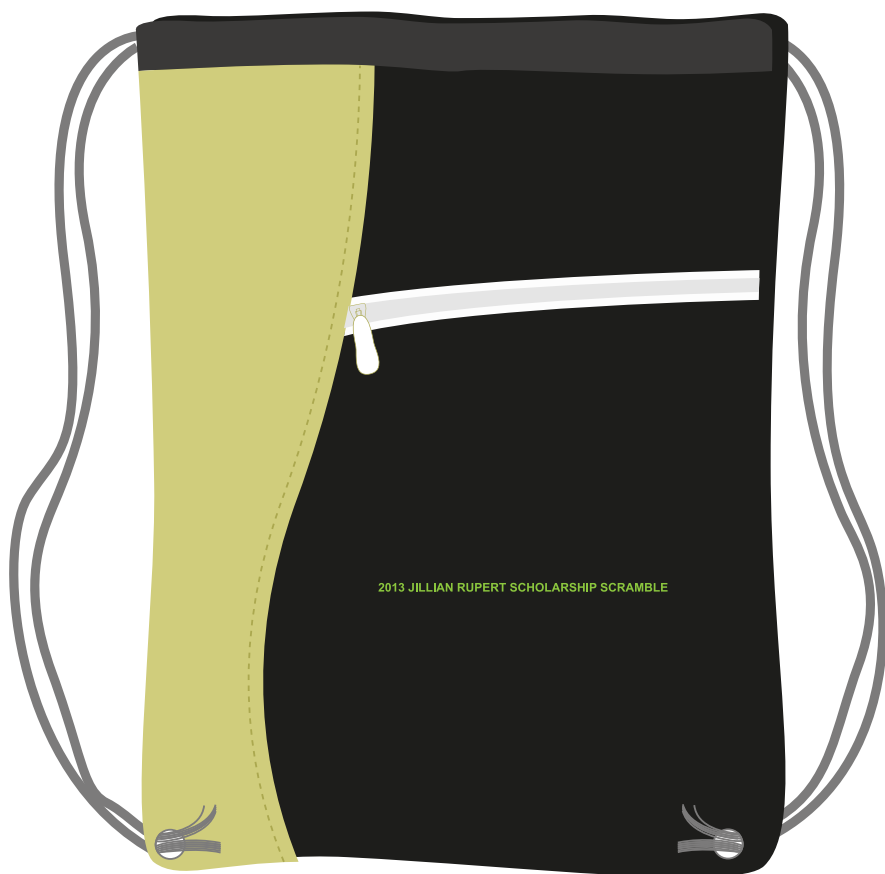

2 Split Rock Drive Suite 11, Cherry Hill, NJ 08003
Telephone: 1-856 424-4818 or 1-800 320-1510
Fax: 1-856 424-5269
Hours of Operation: 9:00 - 5:30 pm Eastern, M - F
Customer Service E-mail: service@garrettspecialties.com

Order#: 120774

Product: Designer String-A-Sling Backpack - Lime Green

Item #: 1097-303921

Imprint Method: Screen Print on the Front Pocket - PMS 376

**PLEASE INDICATE OPTION 1 OR 2
IN COMMENT BOX AREA WHEN APPROVING.**

OPTION 1