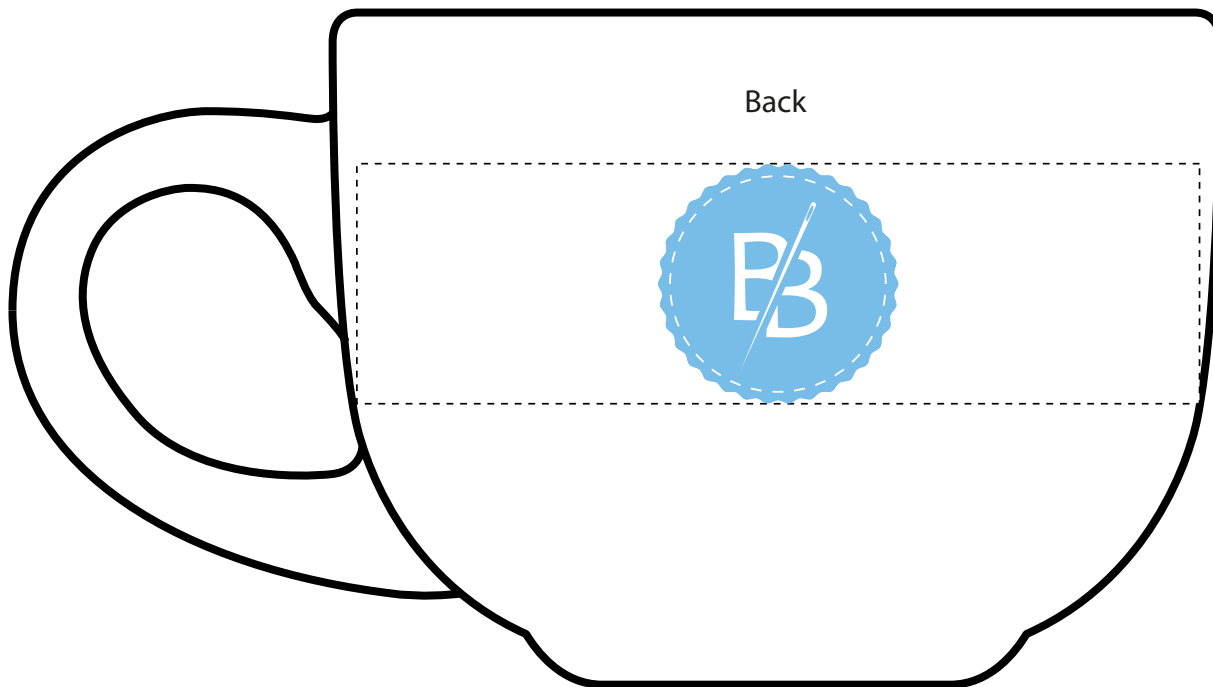

GARRETT SPECIALTIES

a promotional product company

eProof

2 Split Rock Drive Suite 11, Cherry Hill, NJ 08003

Telephone: 1-856 424-4818 or 1-800 320-1510

Fax: 1-856 424-5269

Hours of Operation: 9:00 - 5:30 pm Eastern, M - F

Customer Service E-mail: service@garrettspecialties.com

REVISED

Order#: 120648

Product: Latte Mug-16 oz - White

Item #: 1086-101355

Imprint Method: Screen Print on the Second Side - Light Blue 292

Actual Size of Imprint
Dotted Lines Do Not Print

4-3/8"w x 1-1/4"h

IMPORTANT INFORMATION (PLEASE READ)

Please proof carefully for spelling errors, omissions, and layout accuracy. It is your responsibility to correct any errors. Garrett Specialties assumes no responsibility for errors after a proof has been authorized to print. Please note changes or revisions to your proof from your original instructions may cause revision in your ship date. Delays in paper proof approval also may require a change in your schedule ship dates. Occasionally, some fax machines may distort the image. Please pay close attention to numbers.

It is imperative that you view your e-proof and submit your approval and/or changes promptly to maintain your anticipated delivery date.

Please keep in mind that this virtual proof is not a printed sample of your artwork on our product. The size and placement of the artwork may vary from this proof when actually printed on the product. Carefully review the attached proof for verification of copy & layout.

Due to inherent technical differences in color monitors, the imprint colors and product colors depicted in the attached proof will not resemble those in the final product. We make every effort to match requested custom colors, but cannot guarantee a 100% exact match. Imprints are applied using pad or screen inks. These inks are hand mixed as close as possible to the requested color but may vary 2 to 4 shades. For this reason an exact PMS match cannot be guaranteed.

Your order is ON HOLD until we receive an approval from you in reference to your artwork.