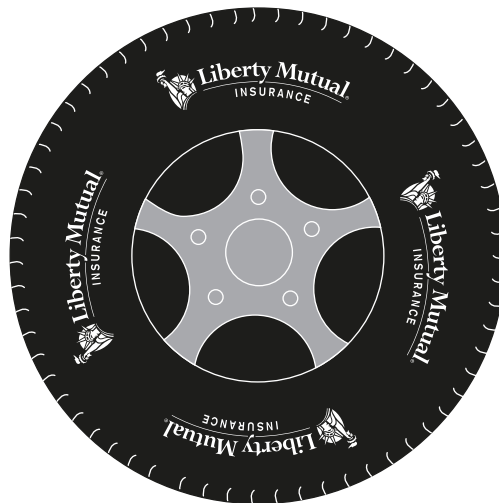

GARRETT SPECIALTIES

a promotional product company

eProof

2 Split Rock Drive Suite 11, Cherry Hill, NJ 08003

Telephone: 1-856 424-4818 or 1-800 320-1510

Fax: 1-856 424-5269

Hours of Operation: 9:00 - 5:30 pm Eastern, M - F

Customer Service E-mail: service@garrettspecialties.com

Order#: 120577

Product: Tire Stress Ball

Item #: 1206-104910

Imprint Method: Pad Print on the Around Tire-Front - White

size
w 1.0099 in
H 0.2512 in

actual size

NOTE: REGISTRATION MARK WILL NOT BE LEGIBLE.

IMPORTANT INFORMATION (PLEASE READ)

Please proof carefully for spelling errors, omissions, and layout accuracy. It is your responsibility to correct any errors. Garrett Specialties assumes no responsibility for errors after a proof has been authorized to print. Please note changes or revisions to your proof from your original instructions may cause revision in your ship date. Delays in paper proof approval also may require a change in your schedule ship dates. Occasionally, some fax machines may distort the image. Please pay close attention to numbers.

It is imperative that you view your e-proof and submit your approval and/or changes promptly to maintain your anticipated delivery date.

Please keep in mind that this virtual proof is not a printed sample of your artwork on our product. The size and placement of the artwork may vary from this proof when actually printed on the product. Carefully review the attached proof for verification of copy & layout.

Due to inherent technical differences in color monitors, the imprint colors and product colors depicted in the attached proof will not resemble those in the final product. We make every effort to match requested custom colors, but cannot guarantee a 100% exact match. Imprints are applied using pad or screen inks. These inks are hand mixed as close as possible to the requested color but may vary 2 to 4 shades. For this reason an exact PMS match cannot be guaranteed.

Your order is ON HOLD until we receive an approval from you in reference to your artwork.