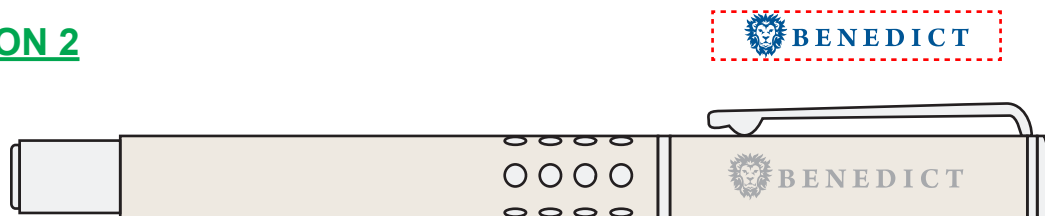

Customer Service E-mail: service@garrettspecialties.com

Order#: 120568

Product: Lindon Rollerball Pen - Satin Nickel

Item #: 1202-103547

Imprint Method: Laser Engraved on the Barrel

PLEASE INDICATE OPTION 1 OR 2 IN COMMENT BOX AREA WHEN APPROVING.

Actual Size of Imprint
Dotted Lines Do Not Print

1 1/2" W x 1/4" H

OPTION 1

OPTION 2

IMPORTANT INFORMATION (PLEASE READ)

Please proof carefully for spelling errors, omissions, and layout accuracy. It is your responsibility to correct any errors. Garrett Specialties assumes no responsibility for errors after a proof has been authorized to print. Please note changes or revisions to your proof from your original instructions may cause revision in your ship date. Delays in paper proof approval also may require a change in your schedule ship dates. Occasionally, some fax machines may distort the image. Please pay close attention to numbers.