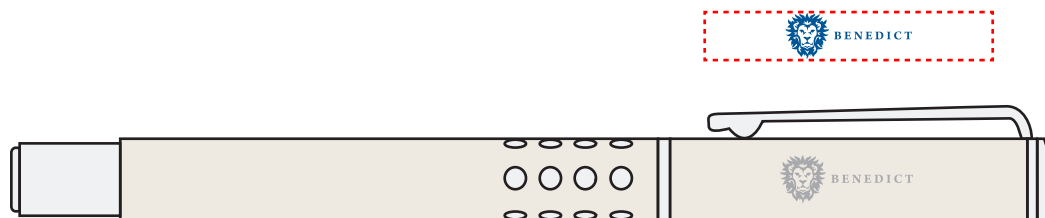

Customer Service E-mail: service@garrettspecialties.com

Order#: 120568

Product: Lindon Rollerball Pen - Satin Nickel

Item #: 1202-103547

Imprint Method: Laser Engraved on the Barrel

PLEASE INDICATE OPTION 1 OR 2 IN COMMENT BOX AREA WHEN APPROVING.

Actual Size of Imprint
Dotted Lines Do Not Print

1 1/2" W x 1/4" H

OPTION 1

OPTION 2

IMPORTANT INFORMATION (PLEASE READ)

Please proof carefully for spelling errors, omissions, and layout accuracy. It is your responsibility to correct any errors. Garrett Specialties assumes no responsibility for errors after a proof has been authorized to print. Please note changes or revisions to your proof from your original instructions may cause revision in your ship date. Delays in paper proof approval also may require a change in your schedule ship dates. Occasionally, some fax machines may distort the image. Please pay close attention to numbers.