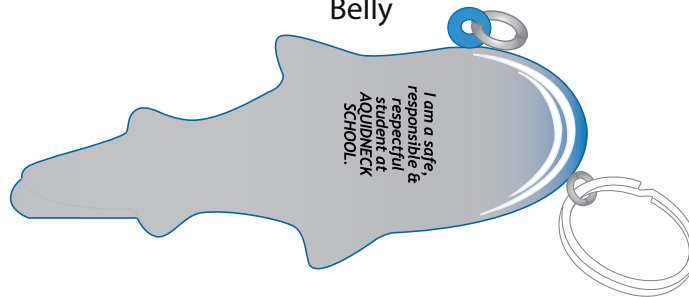

GARRETT SPECIALTIES

a promotional product company

eProof

2 Split Rock Drive Suite 11, Cherry Hill, NJ 08003

Telephone: 1-856 424-4818 or 1-800 320-1510

Fax: 1-856 424-5269

Hours of Operation: 9:00 - 5:30 pm Eastern, M - F

Customer Service E-mail: service@garrettspecialties.com

Order#: 120518

Product: Shark Key Chain Stress Ball

Item #: 1008-304258

Imprint Method: Pad Print on the On Belly - Black

PLEASE VERIFY IF ALL ARTWORK IS CORRECT.

Actual Size of Imprint
Dotted Lines Do Not Print

0.5" x 0.5"

200%

*I am a safe,
responsible &
respectful
student at
AQUIDNECK
SCHOOL.*

NOTE:

Some areas in small text
may fill in due to printing process.

ACTUAL SIZE

Shark Key Chain
Belly

IMPORTANT INFORMATION (PLEASE READ)

Please proof carefully for spelling errors, omissions, and layout accuracy. It is your responsibility to correct any errors. Garrett Specialties assumes no responsibility for errors after a proof has been authorized to print. Please note changes or revisions to your proof from your original instructions may cause revision in your ship date. Delays in paper proof approval also may require a change in your schedule ship dates. Occasionally, some fax machines may distort the image. Please pay close attention to numbers.

It is imperative that you view your e-proof and submit your approval and/or changes promptly to maintain your anticipated delivery date.

Please keep in mind that this virtual proof is not a printed sample of your artwork on our product. The size and placement of the artwork may vary from this proof when actually printed on the product. Carefully review the attached proof for verification of copy & layout.

Due to inherent technical differences in color monitors, the imprint colors and product colors depicted in the attached proof will not resemble those in the final product. We make every effort to match requested custom colors, but cannot guarantee a 100% exact match. Imprints are applied using pad or screen inks. These inks are hand mixed as close as possible to the requested color but may vary 2 to 4 shades. For this reason an exact PMS match cannot be guaranteed.

Your order is ON HOLD until we receive an approval from you in reference to your artwork.