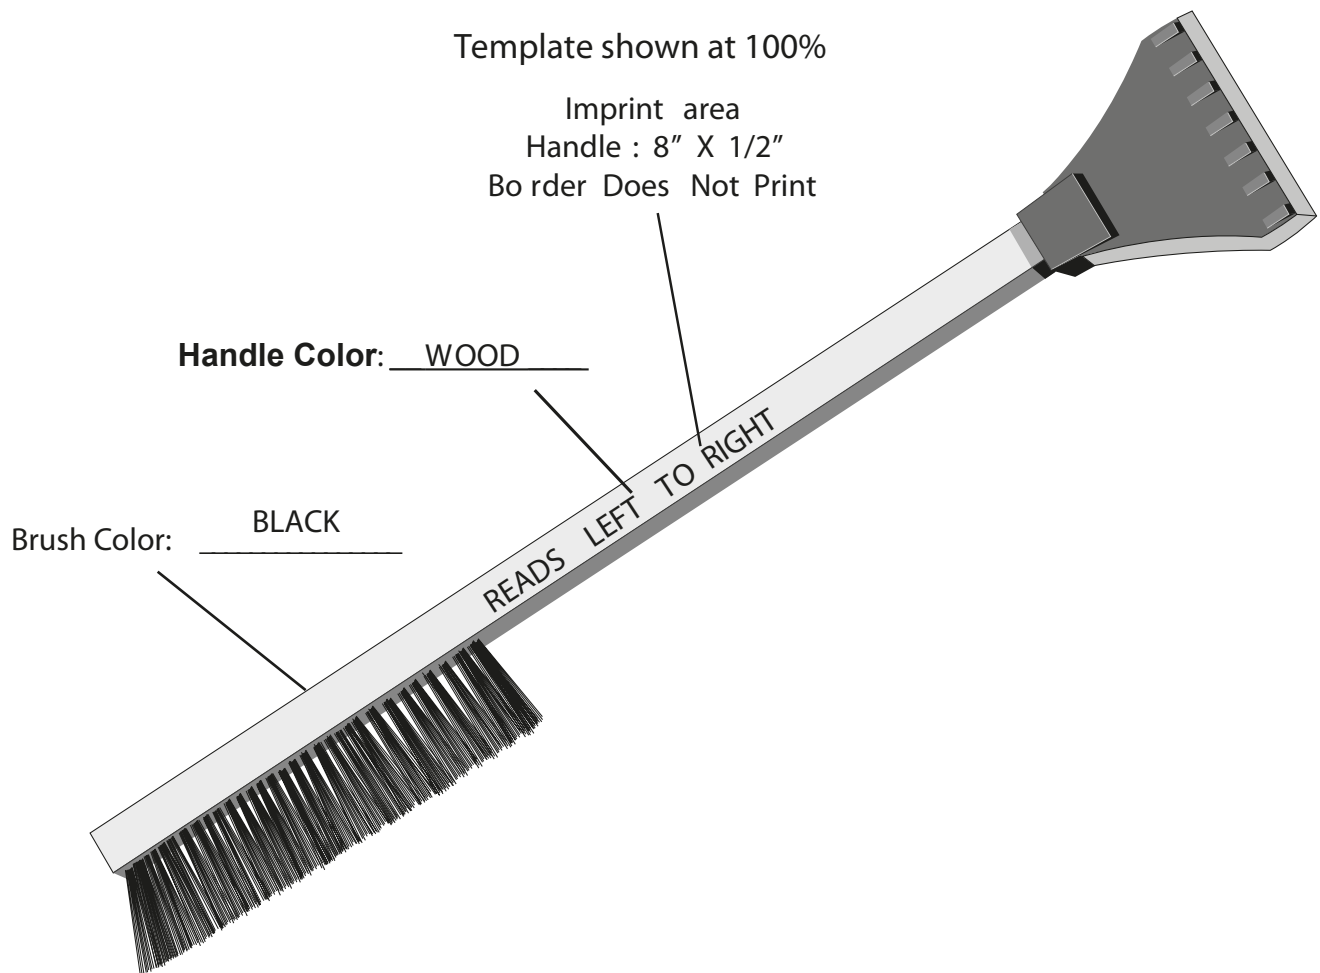

Customer Service E-mail: service@garrettspecialties.com

eProof

Template Shown at 100%

Border Does Not Print

Product Size: 24" Handle x 3 1/2" wide Blade

Imprint area: Handle 8" W x 1/2" H

NOTE: Artwork was sized to fit our imprint area. Industry standard allows 1/16" movement in any direction

Order#: 120433

Product: Economy Snowbrush - Black

Item #: 1116-103891

Imprint Method: Pad Print on the Handle - Green 348

We Love WINTER! Mainstreet Automotive 952-469-2110

IMPORTANT INFORMATION (PLEASE READ)