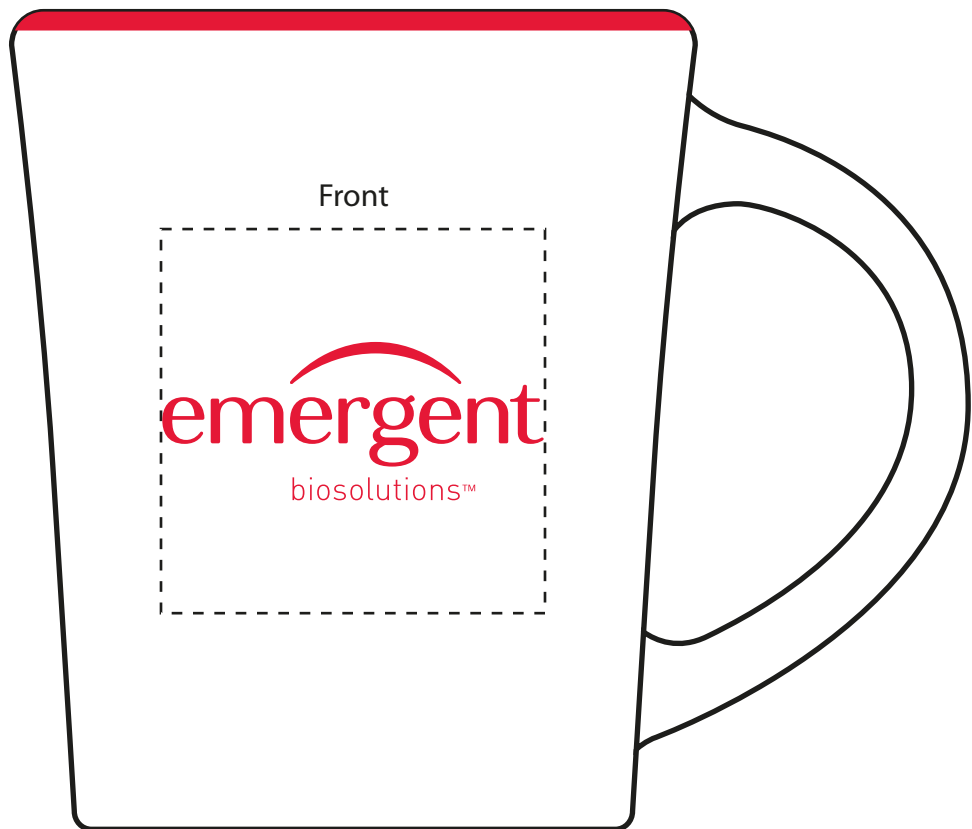

GARRETT SPECIALTIES

a promotional product company

eProof

2 Split Rock Drive Suite 11, Cherry Hill, NJ 08003

Telephone: 1-856 424-4818 or 1-800 320-1510

Fax: 1-856 424-5269

Hours of Operation: 9:00 - 5:30 pm Eastern, M - F

Customer Service E-mail: service@garrettspecialties.com

Order#: 120363

Product: Citrus Mug 13 oz - Red

Item #: 1086-300311

Imprint Method: Screen Print on the First Side - Red 186

Ad Area: 2 x 2

Wrap: 7-1/4 x 2

Screen Printed

Minimum Pt. Size: 8 pt.

Minimum Line Wt: .6 pos/.6 neg

Halftones NOT Available

IMPORTANT INFORMATION (PLEASE READ)

Please proof carefully for spelling errors, omissions, and layout accuracy. It is your responsibility to correct any errors. Garrett Specialties assumes no responsibility for errors after a proof has been authorized to print. Please note changes or revisions to your proof from your original instructions may cause revision in your ship date. Delays in paper proof approval also may require a change in your schedule ship dates. Occasionally, some fax machines may distort the image. Please pay close attention to numbers.

It is imperative that you view your e-proof and submit your approval and/or changes promptly to maintain your anticipated delivery date.

Please keep in mind that this virtual proof is not a printed sample of your artwork on our product. The size and placement of the artwork may vary from this proof when actually printed on the product. Carefully review the attached proof for verification of copy & layout.

Due to inherent technical differences in color monitors, the imprint colors and product colors depicted in the attached proof will not resemble those in the final product. We make every effort to match requested custom colors, but cannot guarantee a 100% exact match. Imprints are applied using pad or screen inks. These inks are hand mixed as close as possible to the requested color but may vary 2 to 4 shades. For this reason an exact PMS match cannot be guaranteed.

Your order is ON HOLD until we receive an approval from you in reference to your artwork.