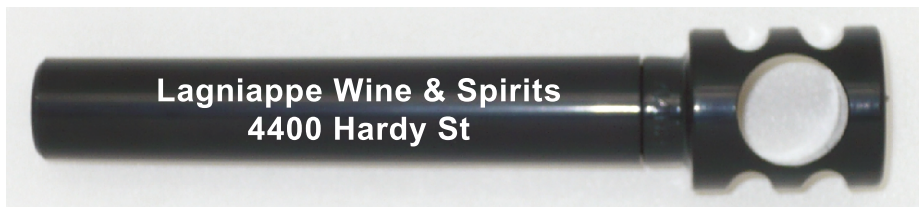

Customer Service E-mail: service@garrettspecialties.com

Order#: 120326

Product: Corkscrew - Black

Item #: 1092-306139

Imprint Method: Screen Print on the Side (Cap/Handle) - Yellow 116

Actual Size of Imprint
Dotted Lines Do Not Print