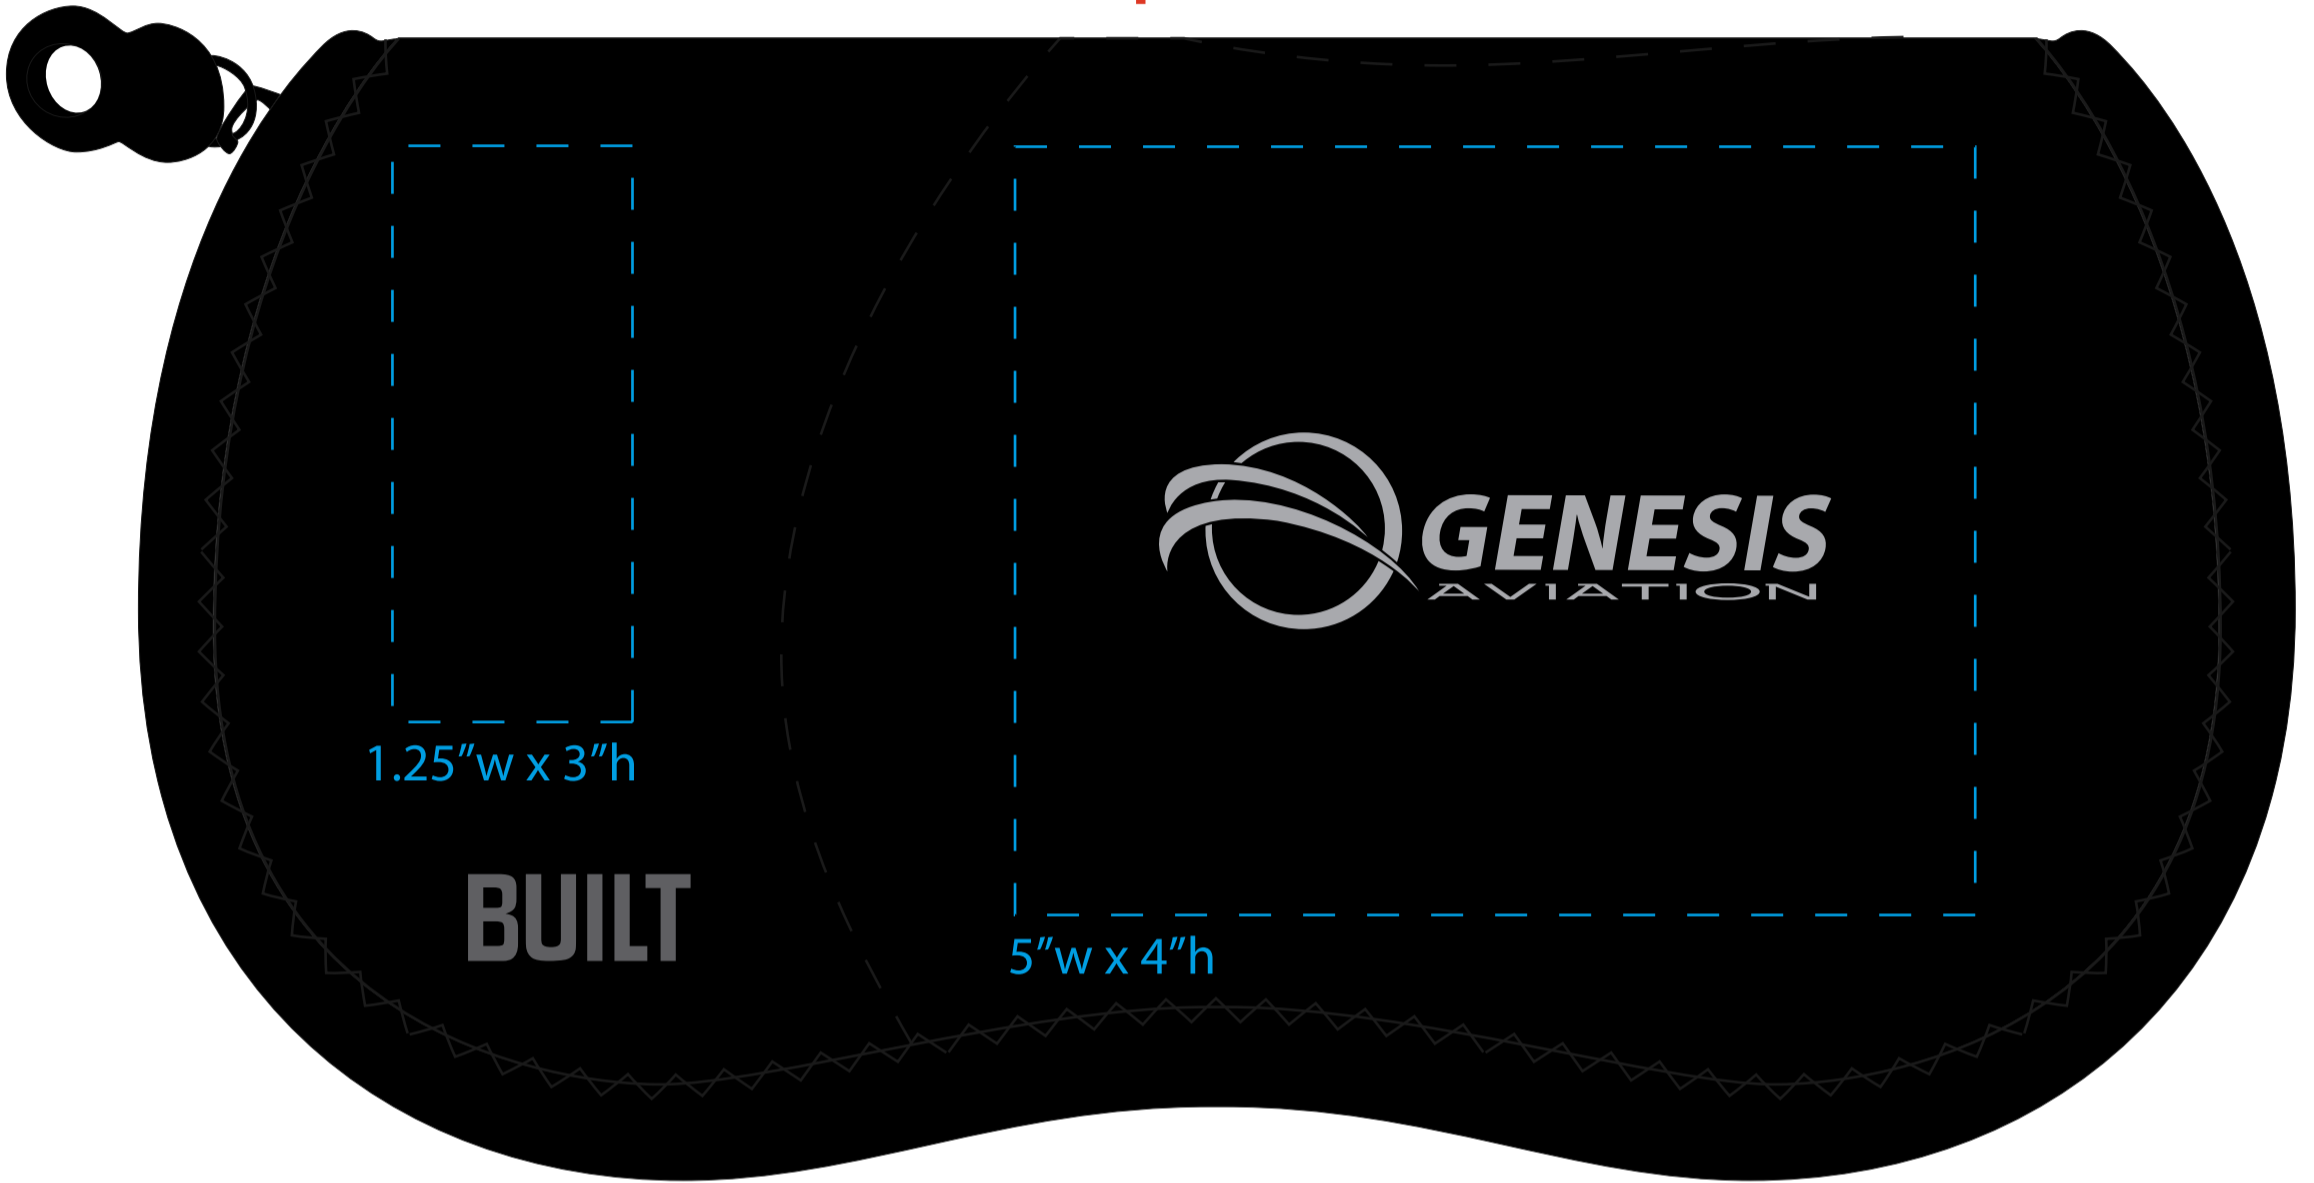

2 Split Rock Drive Suite 11, Cherry Hill, NJ 08003
Telephone: 1-856 424-4818 or 1-800 320-1510
Fax: 1-856 424-5269
Hours of Operation: 9:00 - 5:30 pm Eastern, M - F
Customer Service E-mail: service@garrettspecialties.com

Order#: 120312
Product: BUILT® Cargo™ Travel Organizer - Black
Item #: 1097-305216
Imprint Method: Heat Transfer on the Side 1 (with Built Logo) - Location 1 - Silver 877

Actual Size of Imprint
Dotted Lines Do Not Print

**PLEASE INDICATE OPTION 1 OR 2
IN COMMENT BOX AREA WHEN APPROVING.**

Option 1