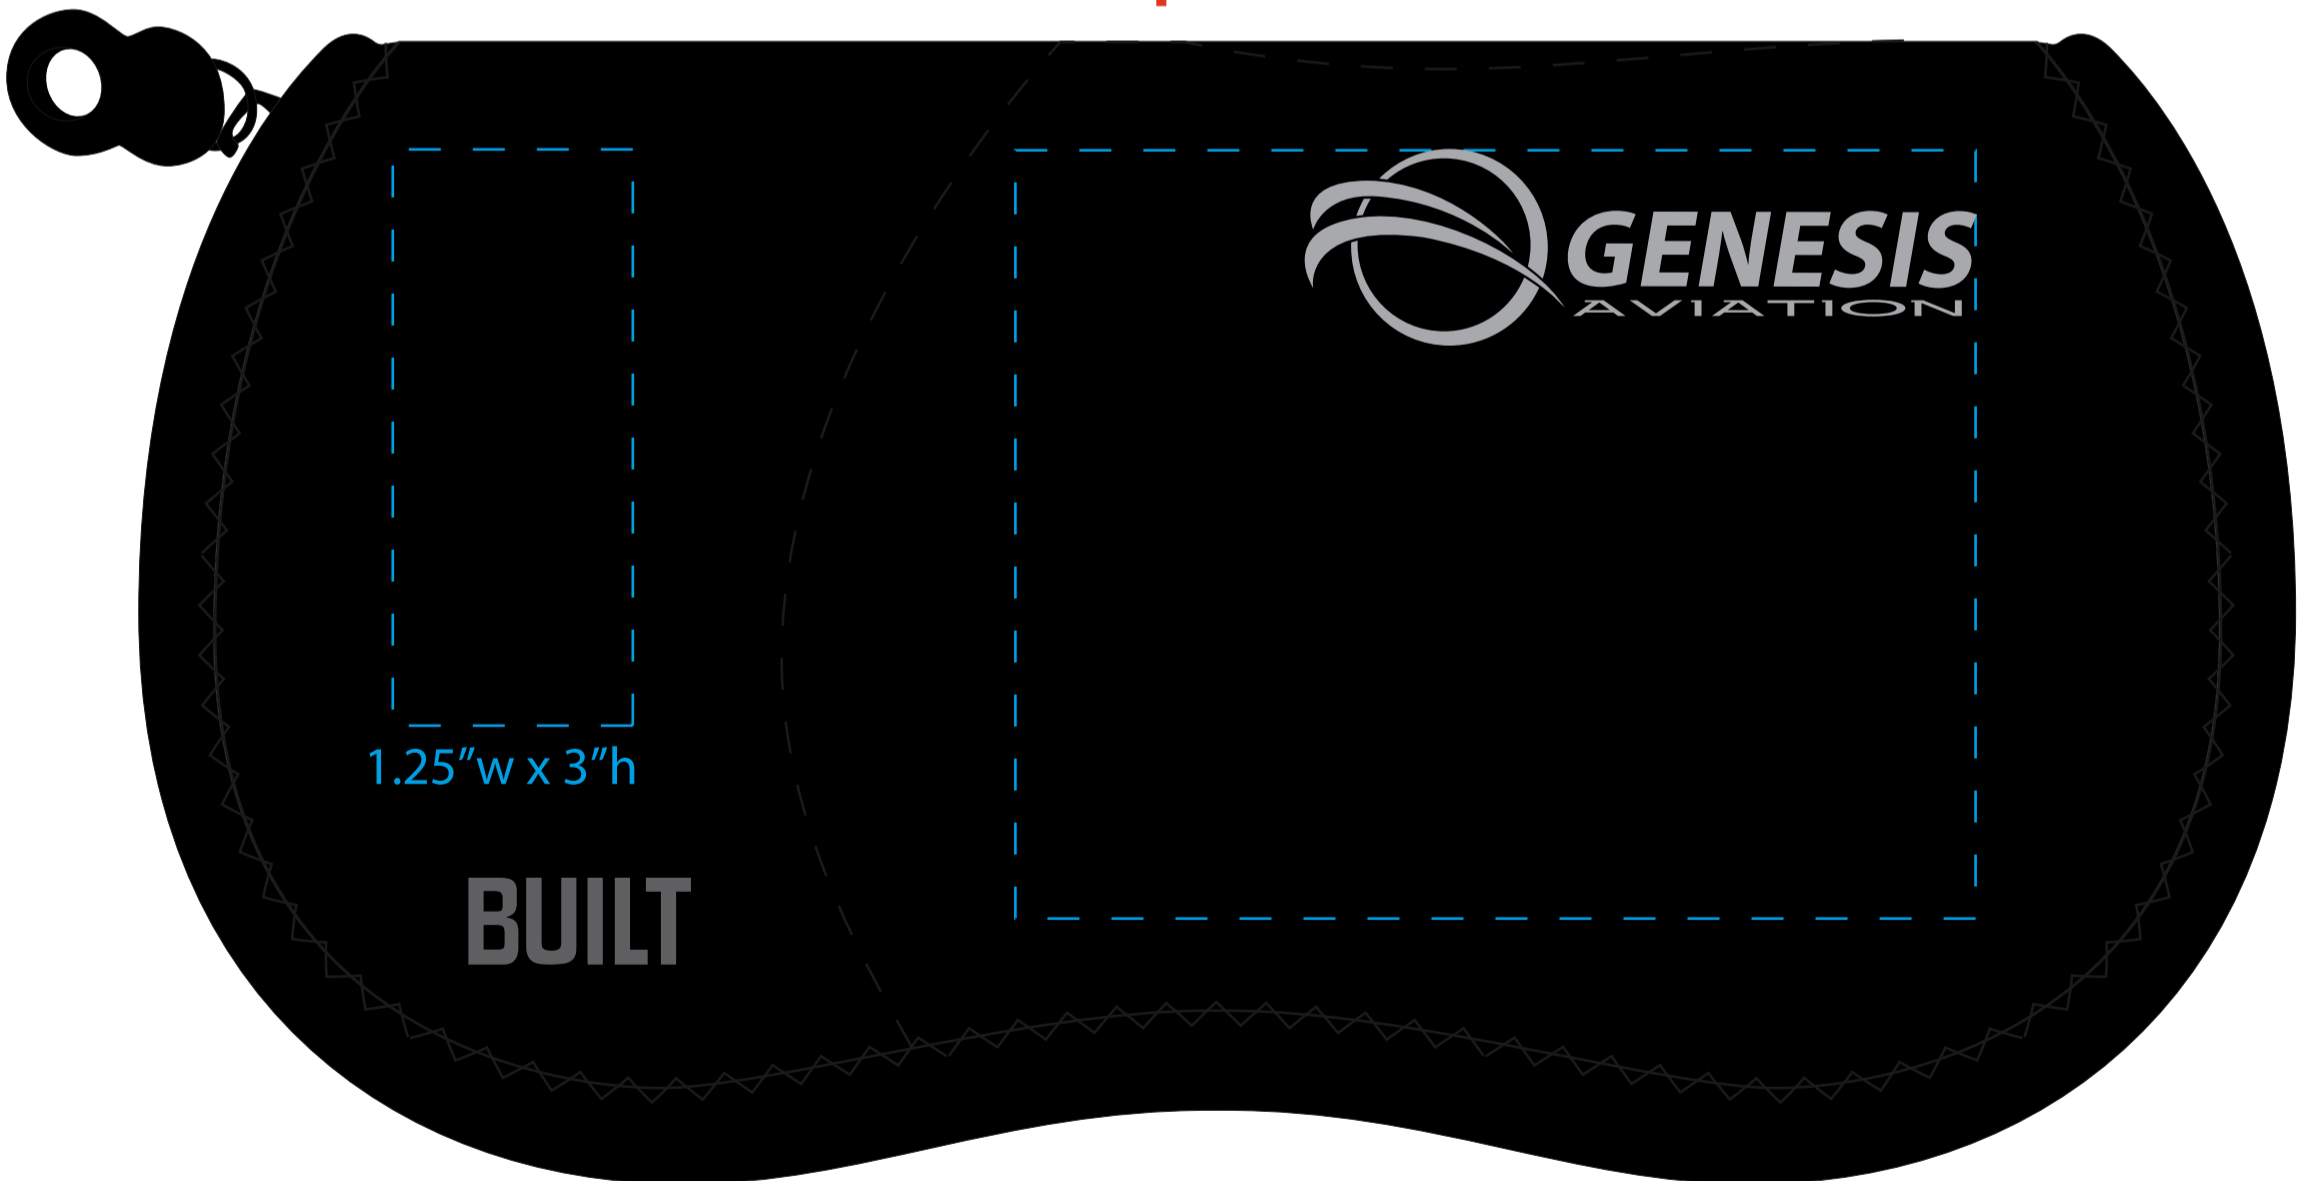

Option 2

IMPORTANT INFORMATION (PLEASE READ)

Please proof carefully for spelling errors, omissions, and layout accuracy. It is your responsibility to correct any errors. Garrett Specialties assumes no responsibility for errors after a proof has been authorized to print. Please note changes or revisions to your proof from your original instructions may cause revision in your ship date. Delays in paper proof approval also may require a change in your schedule ship dates. Occasionally, some fax machines may distort the image. Please pay close attention to numbers.

It is imperative that you view your e-proof and submit your approval and/or changes promptly to maintain your anticipated delivery date.

Please keep in mind that this virtual proof is not a printed sample of your artwork on our product. The size and placement of the artwork may vary from this proof when actually printed on the product. Carefully review the attached proof for verification of copy & layout.

Due to inherent technical differences in color monitors, the imprint colors and product colors depicted in the attached proof will not resemble those in the final product. We make every effort to match requested custom colors, but cannot guarantee a 100% exact match. Imprints are applied using pad or screen inks. These inks are hand mixed as close as possible to the requested color but may vary 2 to 4 shades. For this reason an exact PMS match cannot be guaranteed.

Your order is ON HOLD until we receive an approval from you in reference to your artwork.