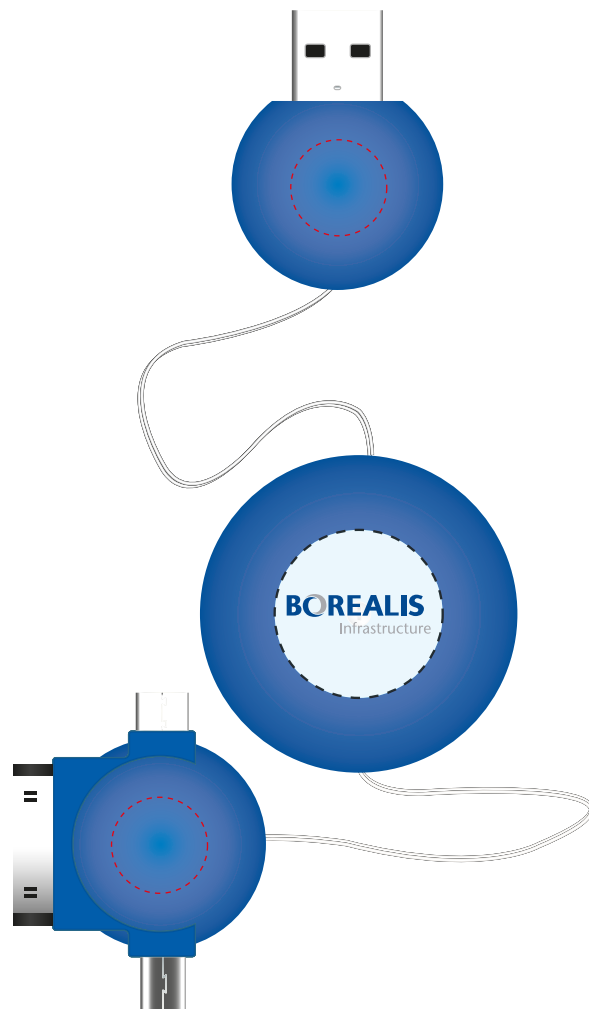

Customer Service E-mail: service@garrettspecialties.com

Order#: 120192

Product: Universal USB Bubble Charger - Blue

Item #: 1087-305001

Imprint Method: Screen Print on the Top of bubble - PMS 280 & PMS 877

DOTTED LINE WILL NOT APPEAR ON YOUR IMPRINTED ITEM
THIS SHOWS IMPRINT AREA

THIS ART PROOF SHOWS THE APPROXIMATE SIZE, COLOR AND PLACEMENT
OF YOUR IMPRINT RELATIVE TO THE SIZE OF THE ITEM.

100 % OF ACTUAL SIZE