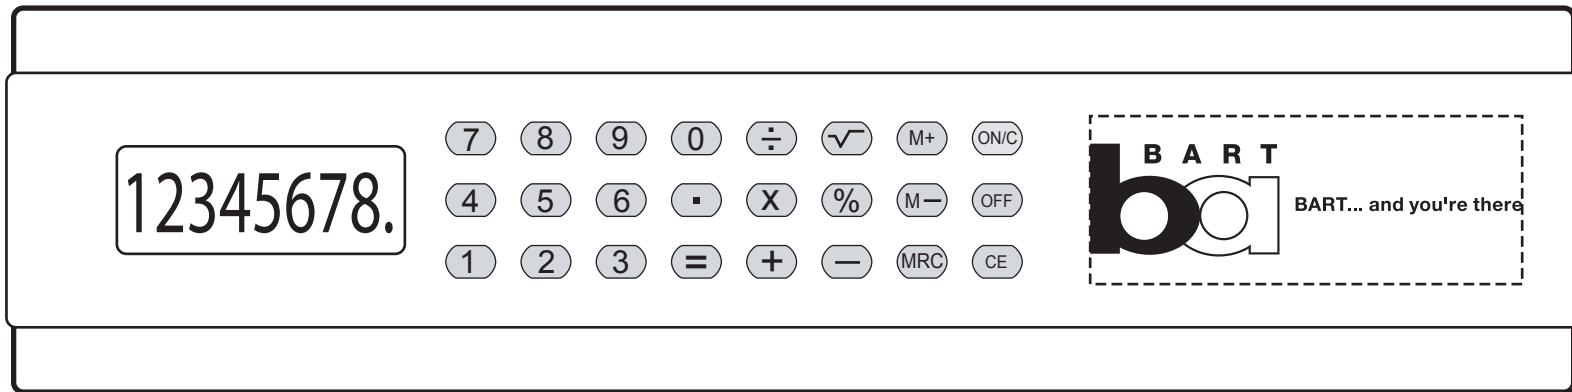

Order#: 120139
Product: Calculator Ruler
Item #: 1056-102782
Imprint Method: Pad Print - Navy Blue

Actual Size of Imprint
Dotted Lines Do Not Print
2.25" x .875"

*****IMPORTANT INFORMATION*** (PLEASE READ)**